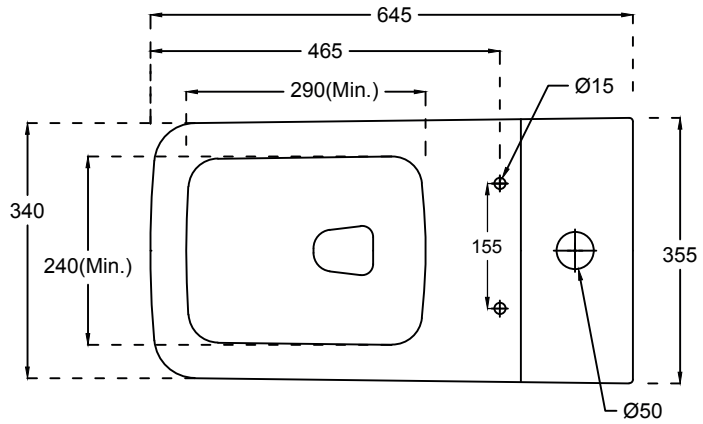

# Prima WD\_EWC\_1PC

TOP-VIEW

FRONT-ELEVATION

SECTION-VIEW

hardware *italian*  
collection

CATALOGUE NO: 92639

PRODUCT: EWC One Piece Prima WD

SIZE: 64.5 cm X 35.5 cm X 74.5 cm