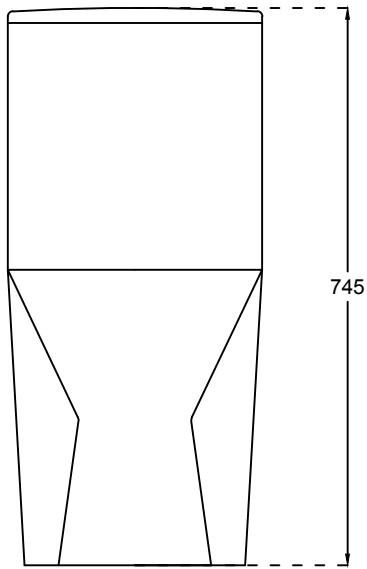

# Prima WD\_EWC\_1PC

TOP-VIEW

FRONT-ELEVATION

SECTION-VIEW

hardware *italian*  
collection

CATALOGUE NO: 92639

PRODUCT: EWC One Piece Prima WD

SIZE: 64.5 cm X 35.5 cm X 74.5 cm