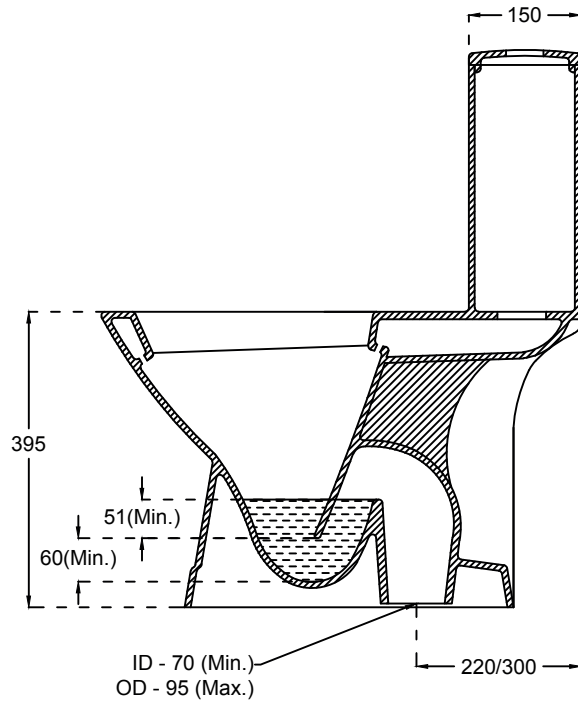

# Prima WD\_EWC\_1PC

TOP-VIEW

FRONT-ELEVATION

SECTION-VIEW

hardware *italian*  
collection

CATALOGUE NO: 92639

PRODUCT: EWC One Piece Prima WD

SIZE: 64.5 cm X 35.5 cm X 74.5 cm