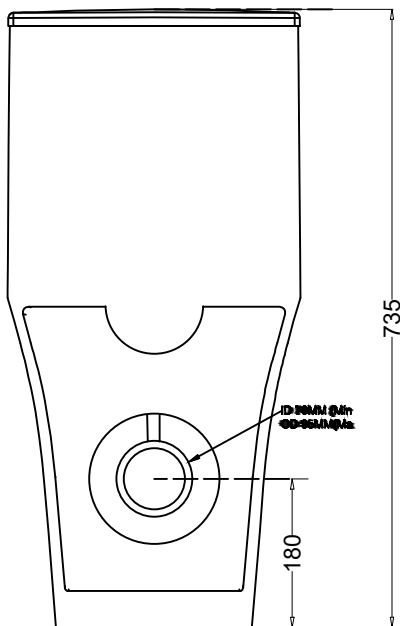

**PLAN VIEW**

**FRONT ELEVATION**

**SECTIONAL VIEW**

hardware *italian*  
collection

CATALOGUE NO: 92648

PRODUCT: EWC 1Pc Starc S- 220

SIZE: 66x35.5x73.5 CM