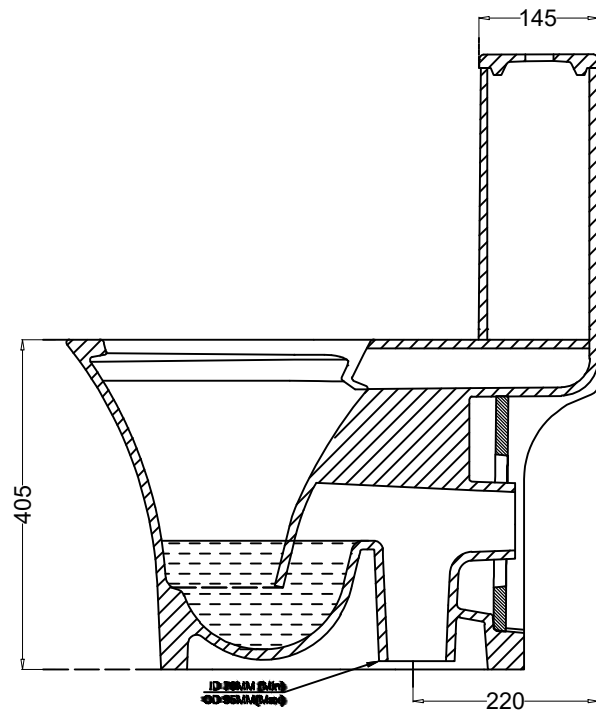

**PLAN VIEW**

**FRONT ELEVATION**

**SECTIONAL VIEW**

hardware *italian*  
collection

CATALOGUE NO: 92648

PRODUCT: EWC 1Pc Starc S- 220

SIZE: 66x35.5x73.5 CM