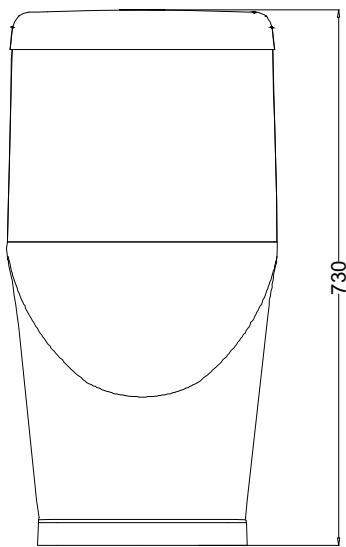

PLAN VIEW

BACK VIEW

SECTIONAL VIEW

hardware *italian*
collection

CATALOGUE NO: 20158

PRODUCT: EWC 1 PCS ACE

SIZE: 63 X 36.5 X 73 CM