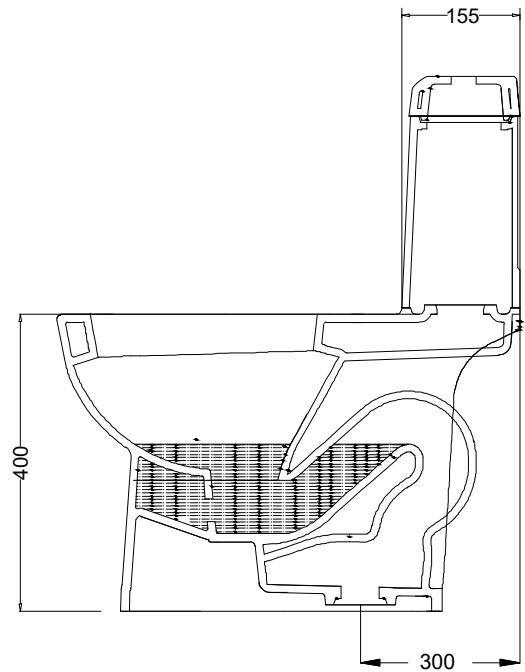

PLAN VIEW

BACK VIEW

SECTIONAL VIEW

hardware *italian*
collection

CATALOGUE NO: 20158

PRODUCT: EWC 1 PCS ACE

SIZE: 63 X 36.5 X 73 CM