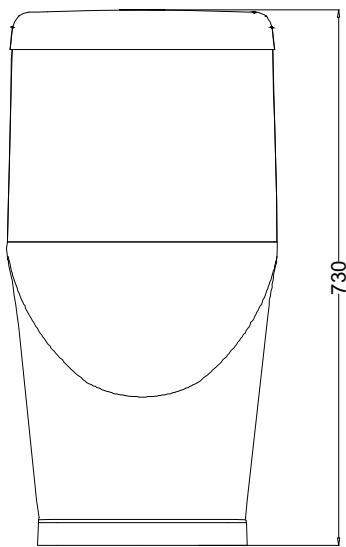

PLAN VIEW

BACK VIEW

SECTIONAL VIEW

hardware *italian*
collection

CATALOGUE NO: 92638

PRODUCT: EWC 1 PCS ACE

SIZE: 63 X 36.5 X 73 CM