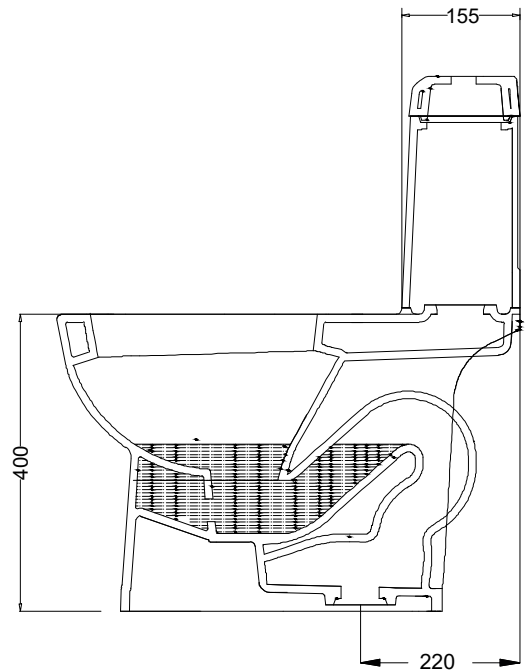

PLAN VIEW

BACK VIEW

SECTIONAL VIEW

hardware *italian*
collection

CATALOGUE NO: 92638

PRODUCT: EWC 1 PCS ACE

SIZE: 63 X 36.5 X 73 CM