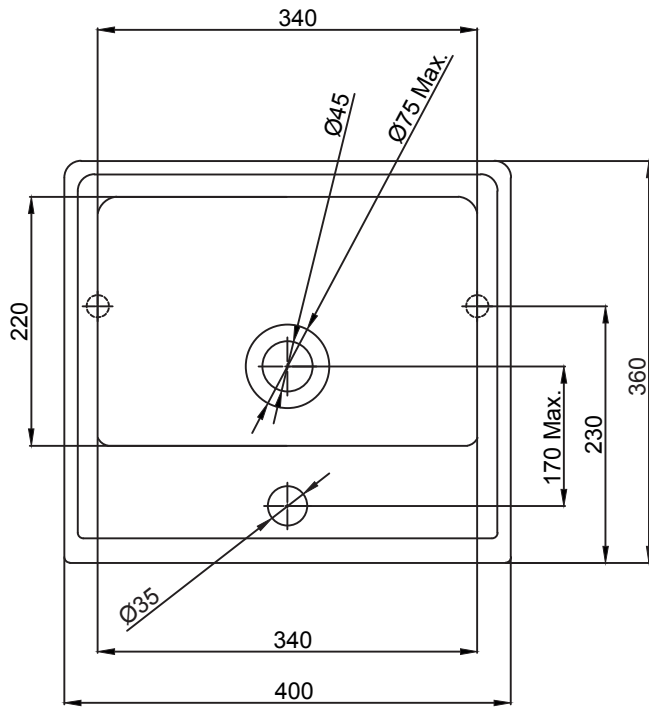

Armada_Wall Hung Basin

TOP-VIEW

SECTION-VIEW

FRONT-VIEW

BACK-VIEW

hindware

CATALOGUE NO: 10130

PRODUCT: Wall Hung Basin

SIZE: 36 cm X 40 cm X 15 cm