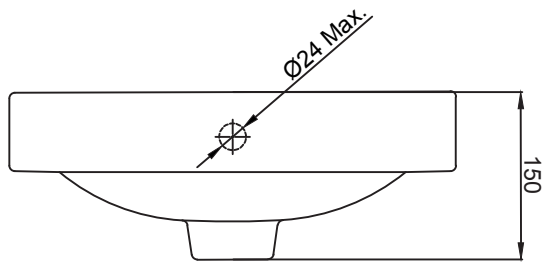

Armada_Wall Hung Basin

TOP-VIEW

SECTION-VIEW

FRONT-VIEW

BACK-VIEW

hindware

CATALOGUE NO: 10130

PRODUCT: Wall Hung Basin

SIZE: 36 cm X 40 cm X 15 cm