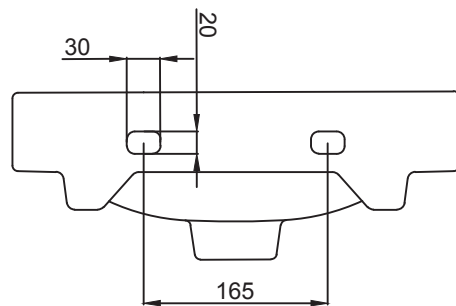

Armada_Wall Hung Basin

TOP-VIEW

SECTION-VIEW

FRONT-VIEW

BACK-VIEW

hindware

CATALOGUE NO: 10130

PRODUCT: Wall Hung Basin

SIZE: 36 cm X 40 cm X 15 cm