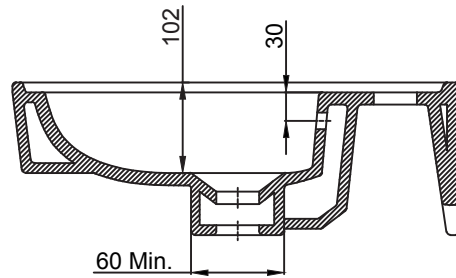

Armada_Wall Hung Basin

TOP-VIEW

SECTION-VIEW

FRONT-VIEW

BACK-VIEW

hindware

CATALOGUE NO: 10130

PRODUCT: Wall Hung Basin

SIZE: 36 cm X 40 cm X 15 cm