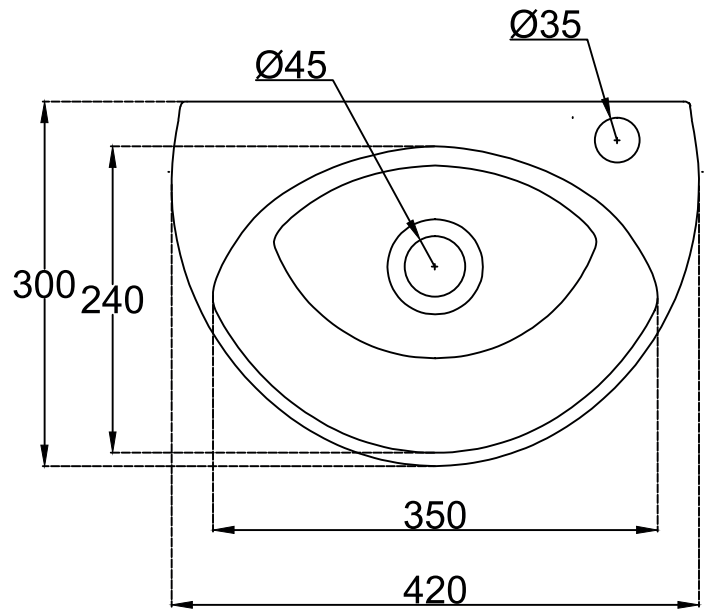

Ascent_Wall Hung Basin

PLAIN VIEW

BACK VIEW

SECTIONAL VIEW

hardware *italian*
collection

CATALOGUE NO: 91245

PRODUCT: Wall Hung Basin

SIZE: 42 cm X 30 cm X 16 cm