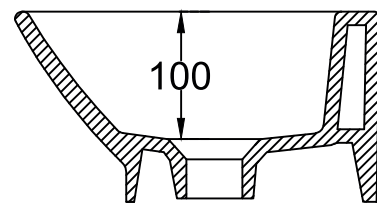

Ascent_Wall Hung Basin

PLAIN VIEW

BACK VIEW

SECTIONAL VIEW

hardware *italian*
collection

CATALOGUE NO: 91245

PRODUCT: Wall Hung Basin

SIZE: 42 cm X 30 cm X 16 cm