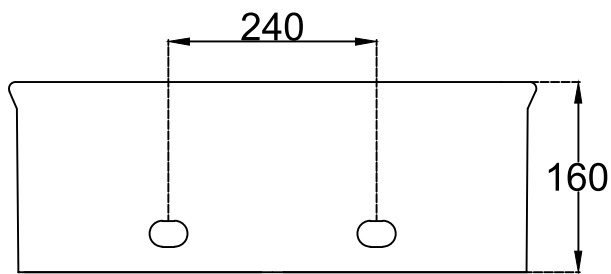

Ascent_Wall Hung Basin

PLAIN VIEW

BACK VIEW

SECTIONAL VIEW

hardware *italian*
collection

CATALOGUE NO: 91245

PRODUCT: Wall Hung Basin

SIZE: 42 cm X 30 cm X 16 cm