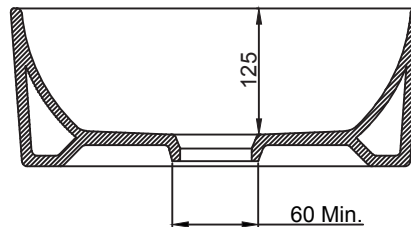

Athens_Over the Counter Basin

TOP VIEW

FRONT VIEW

SECTION VIEW

hardware *italian*
collection

CATALOGUE NO: 91240

PRODUCT: Over The Counter Basin

SIZE: 40 cm X 40 cm X 15 cm