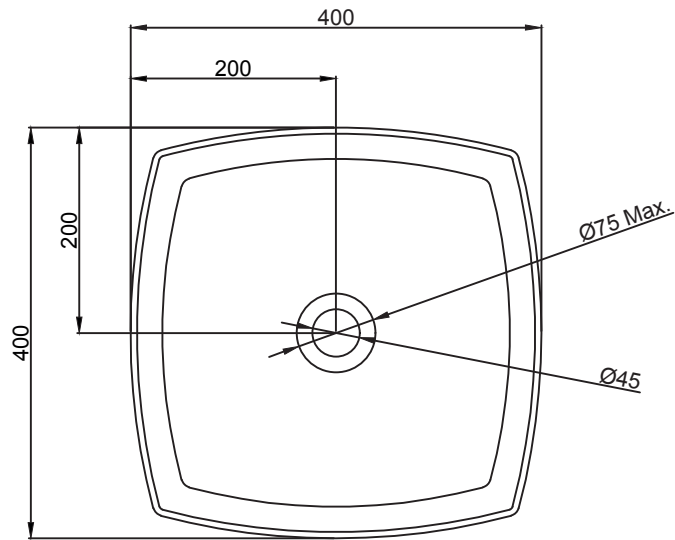

Athens_Over the Counter Basin

TOP VIEW

FRONT VIEW

SECTION VIEW

hardware *italian*
collection

CATALOGUE NO: 91240

PRODUCT: Over The Counter Basin

SIZE: 40 cm X 40 cm X 15 cm