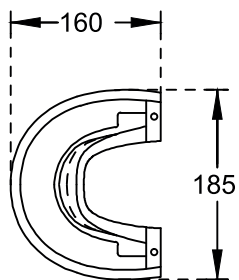

# Charm\_Full Pedestal

PLAN VIEW

FRONT ELEVATION

SECTIONAL VIEW

hardware *italian*  
collection

CATALOGUE NO: 91118

PRODUCT: Full Pedestal

SIZE: 15.5 cm x 24 cm X 68 cm