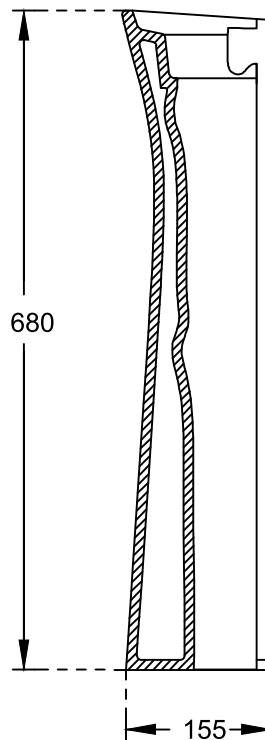

# Charm\_Full Pedestal

PLAN VIEW

FRONT ELEVATION

SECTIONAL VIEW

hardware *italian*  
collection

CATALOGUE NO: 91118

PRODUCT: Full Pedestal

SIZE: 15.5 cm x 24 cm X 68 cm