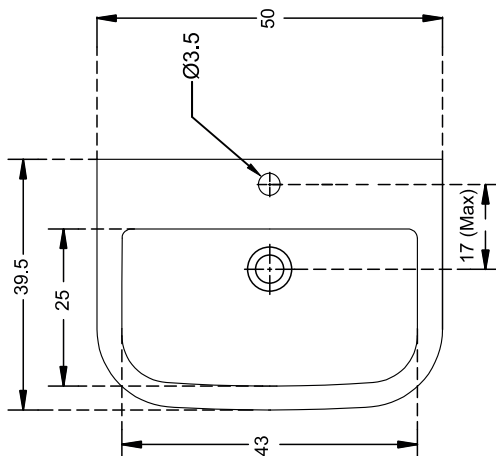

# Classik\_Wall Hung Basin

PLAN VIEW

FRONT ELEVATION

hindware

CATALOGUE NO: 10131

PRODUCT: Wall Hung Basin

SIZE: 50 cm X 39.5 X 29 (max) cm