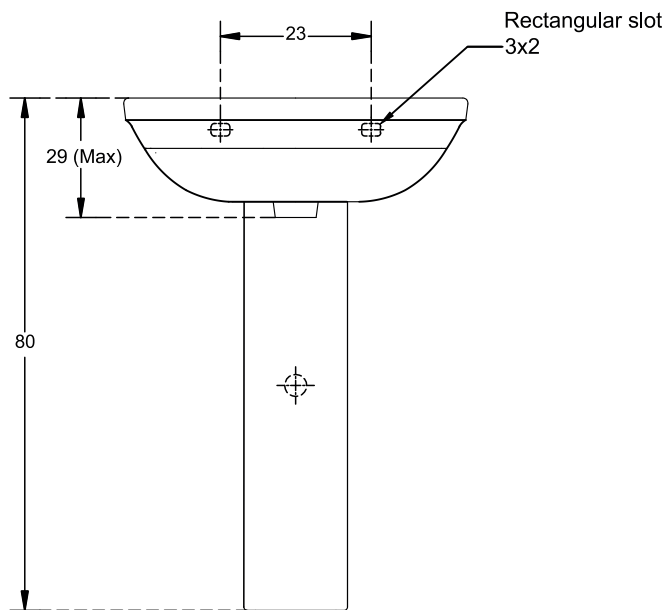

# Classik\_Wall Hung Basin

PLAN VIEW

FRONT ELEVATION

hindware

CATALOGUE NO: 10131

PRODUCT: Wall Hung Basin

SIZE: 50 cm X 39.5 X 29 (max) cm