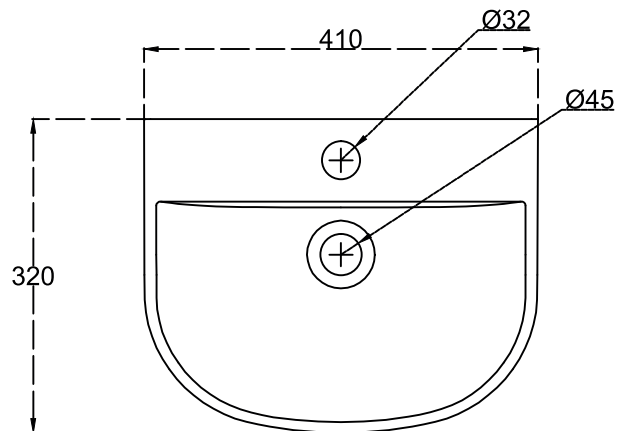

Element_Wall Hung WB

PLAN VIEW

BACK VIEW

SECTION VIEW

hardware *italian*
collection

CATALOGUE NO: 91248

PRODUCT: Wall Hung Wash Basin

SIZE: 41 cm x 32 cm X 29 cm