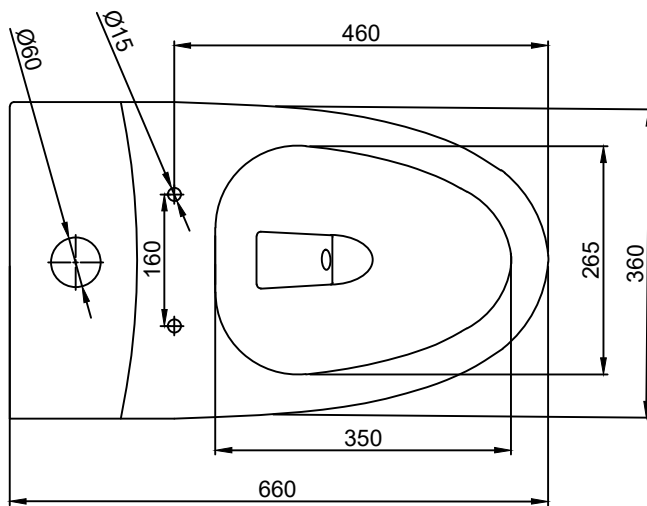

SECTION VIEW

FRONT VIEW

PLAN VIEW

hindware
ITALIAN COLLECTION

HINDWARE LIMITED,
BAHADURGARH

CATALOGUE NO:

ITEM DESCRIPTION: ONE PIECE ESSENCE NEO S-300 (660×360×750)

DRAWN:

UNIT: MM

CHECKED:

SCALE: 1:10

APPROVED:

DRAWING NO: WC/235S300

DATE: 23/01/2022

REV NO: