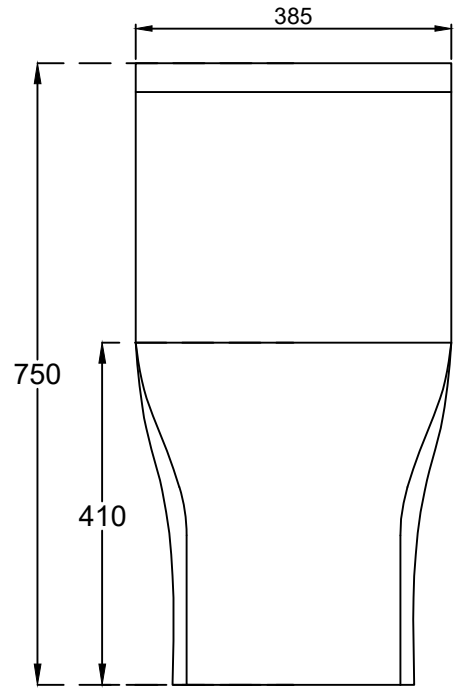

SECTION VIEW

FRONT VIEW

PLAN VIEW

hindware
ITALIAN COLLECTION

HINDWARE LIMITED,
BAHADURGARH

CATALOGUE NO:

ITEM DESCRIPTION: ONE PIECE ESSENCE NEO S-300 (660×360×750)

DRAWN:

UNIT: MM

CHECKED:

SCALE: 1:10

APPROVED:

DRAWING NO: WC/235S300

DATE: 23/01/2022

REV NO: