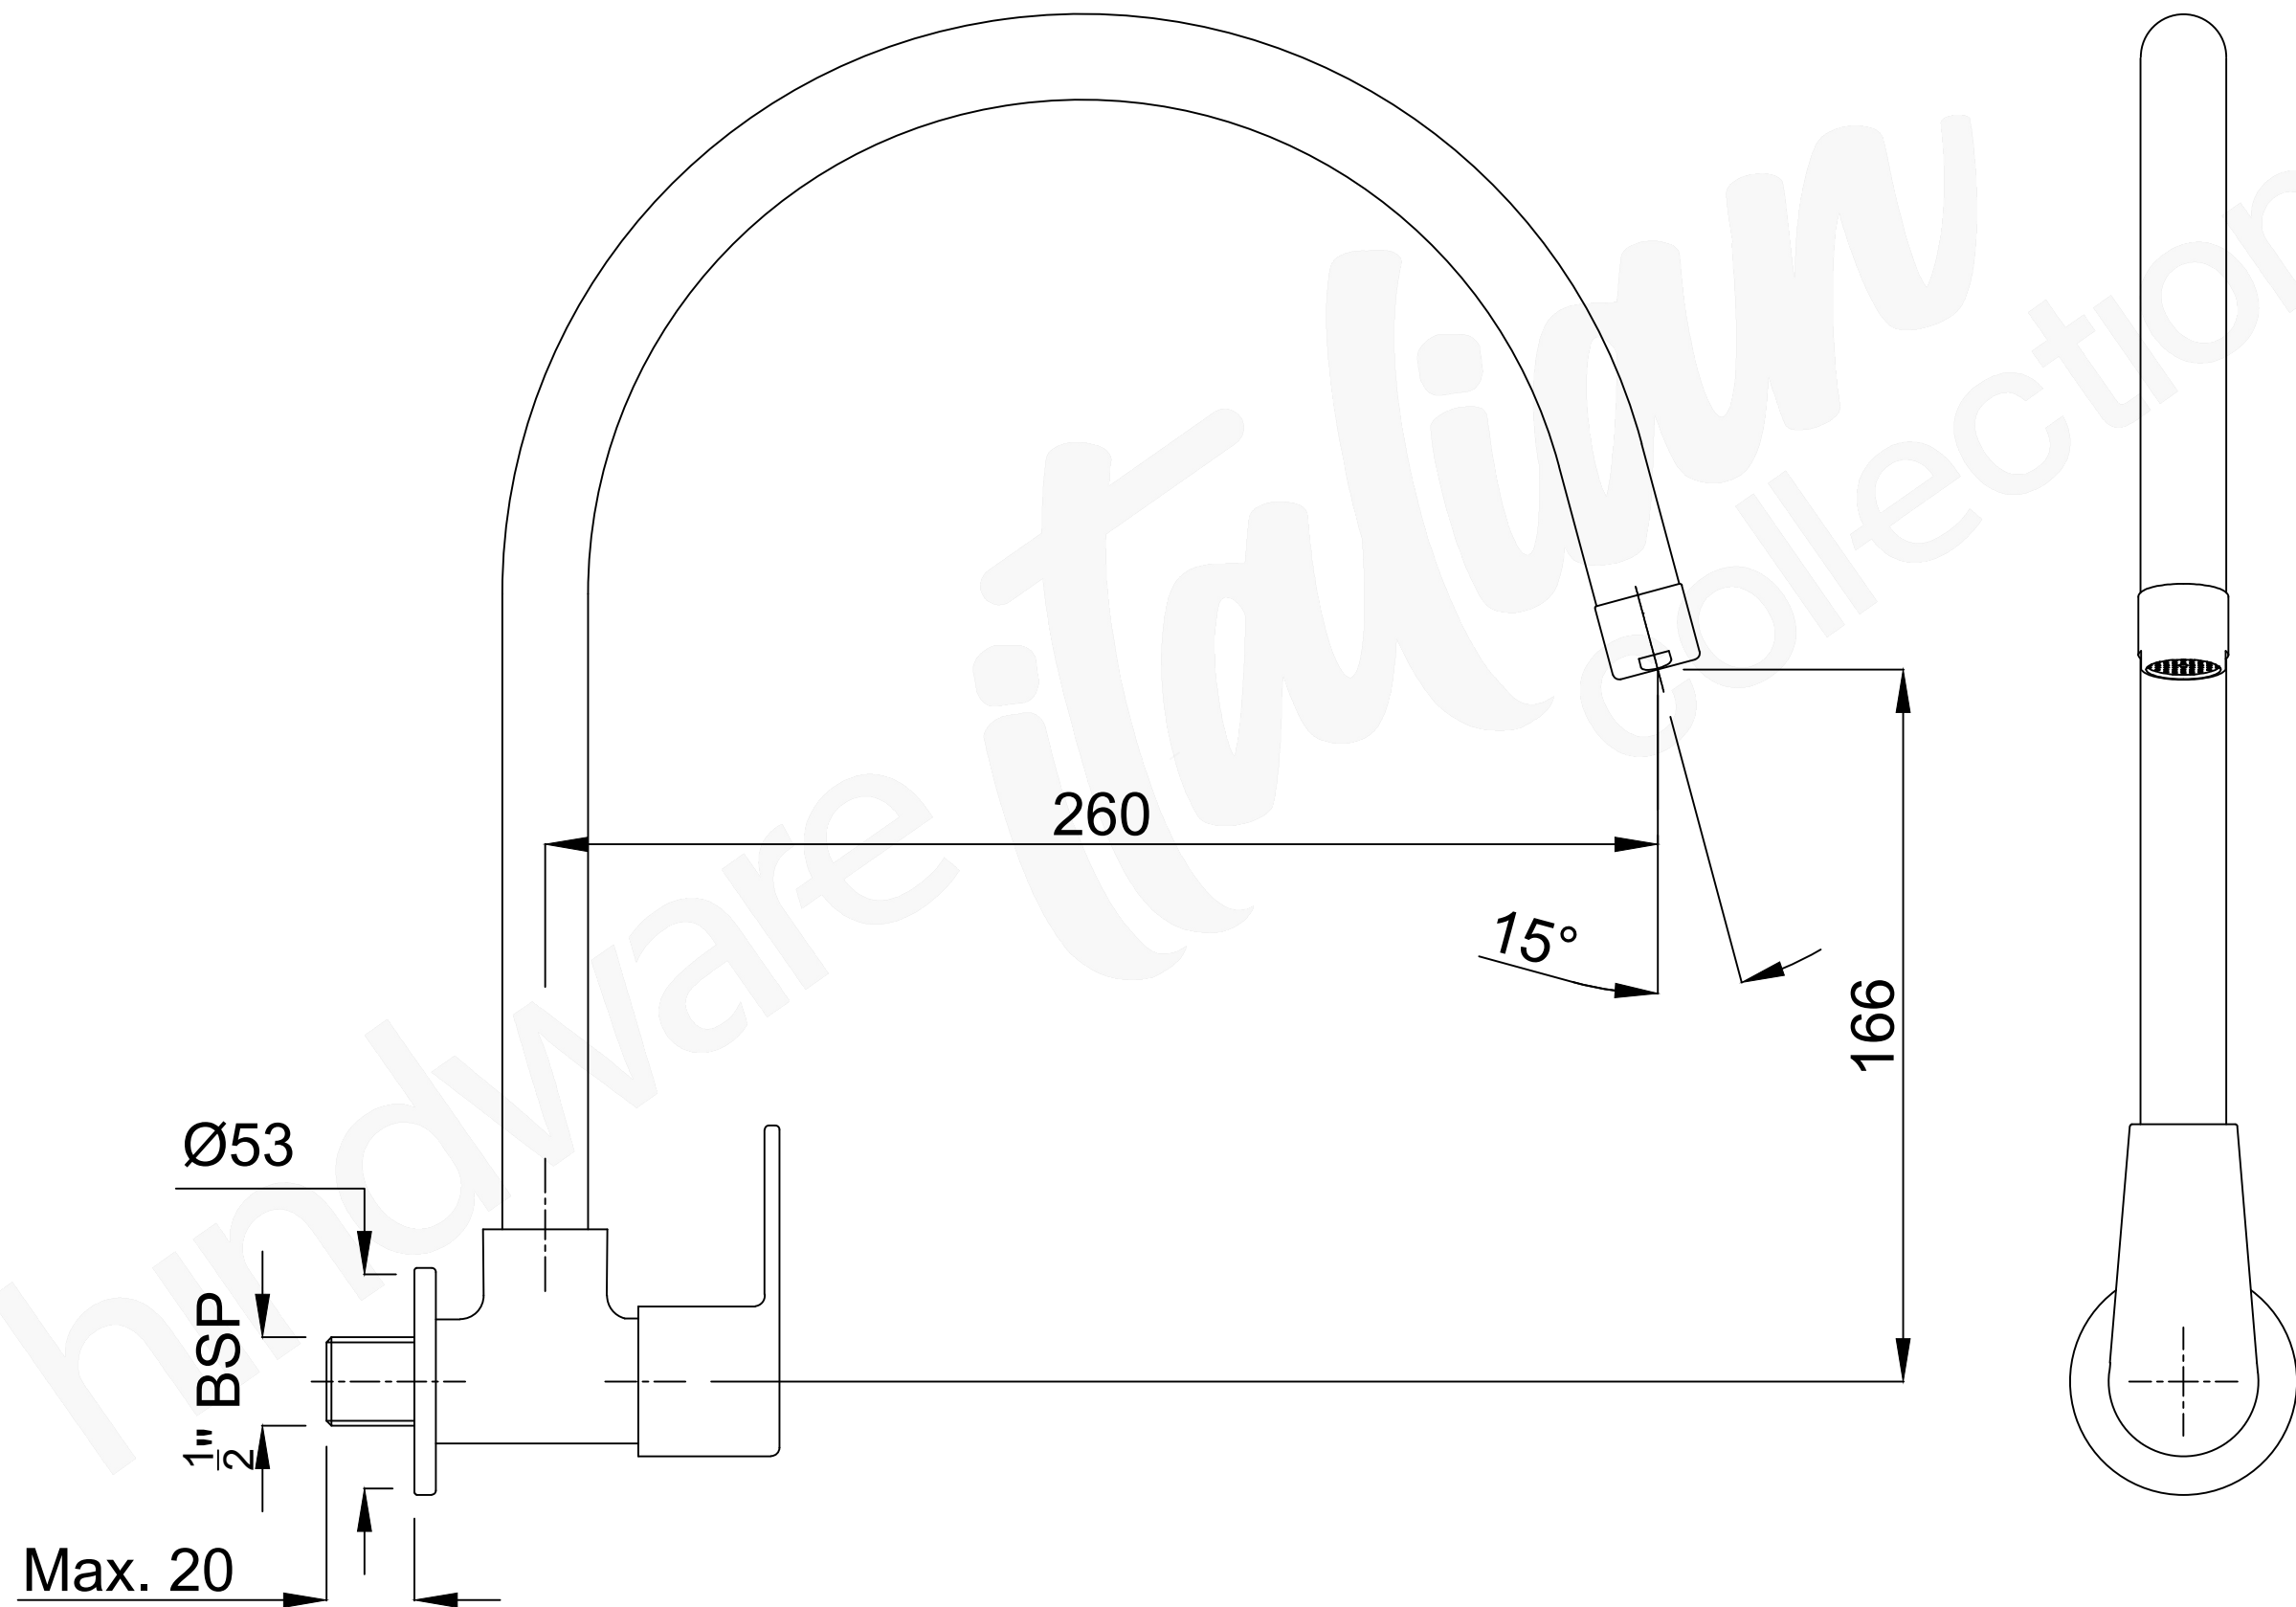

PART DESCRIPTION : SINK COCK WALL MOUNT- J SPOUT

CAT NO. : F360057CP

ALL DIMENSIONS ARE IN MM  
LD/CD/RSC06024