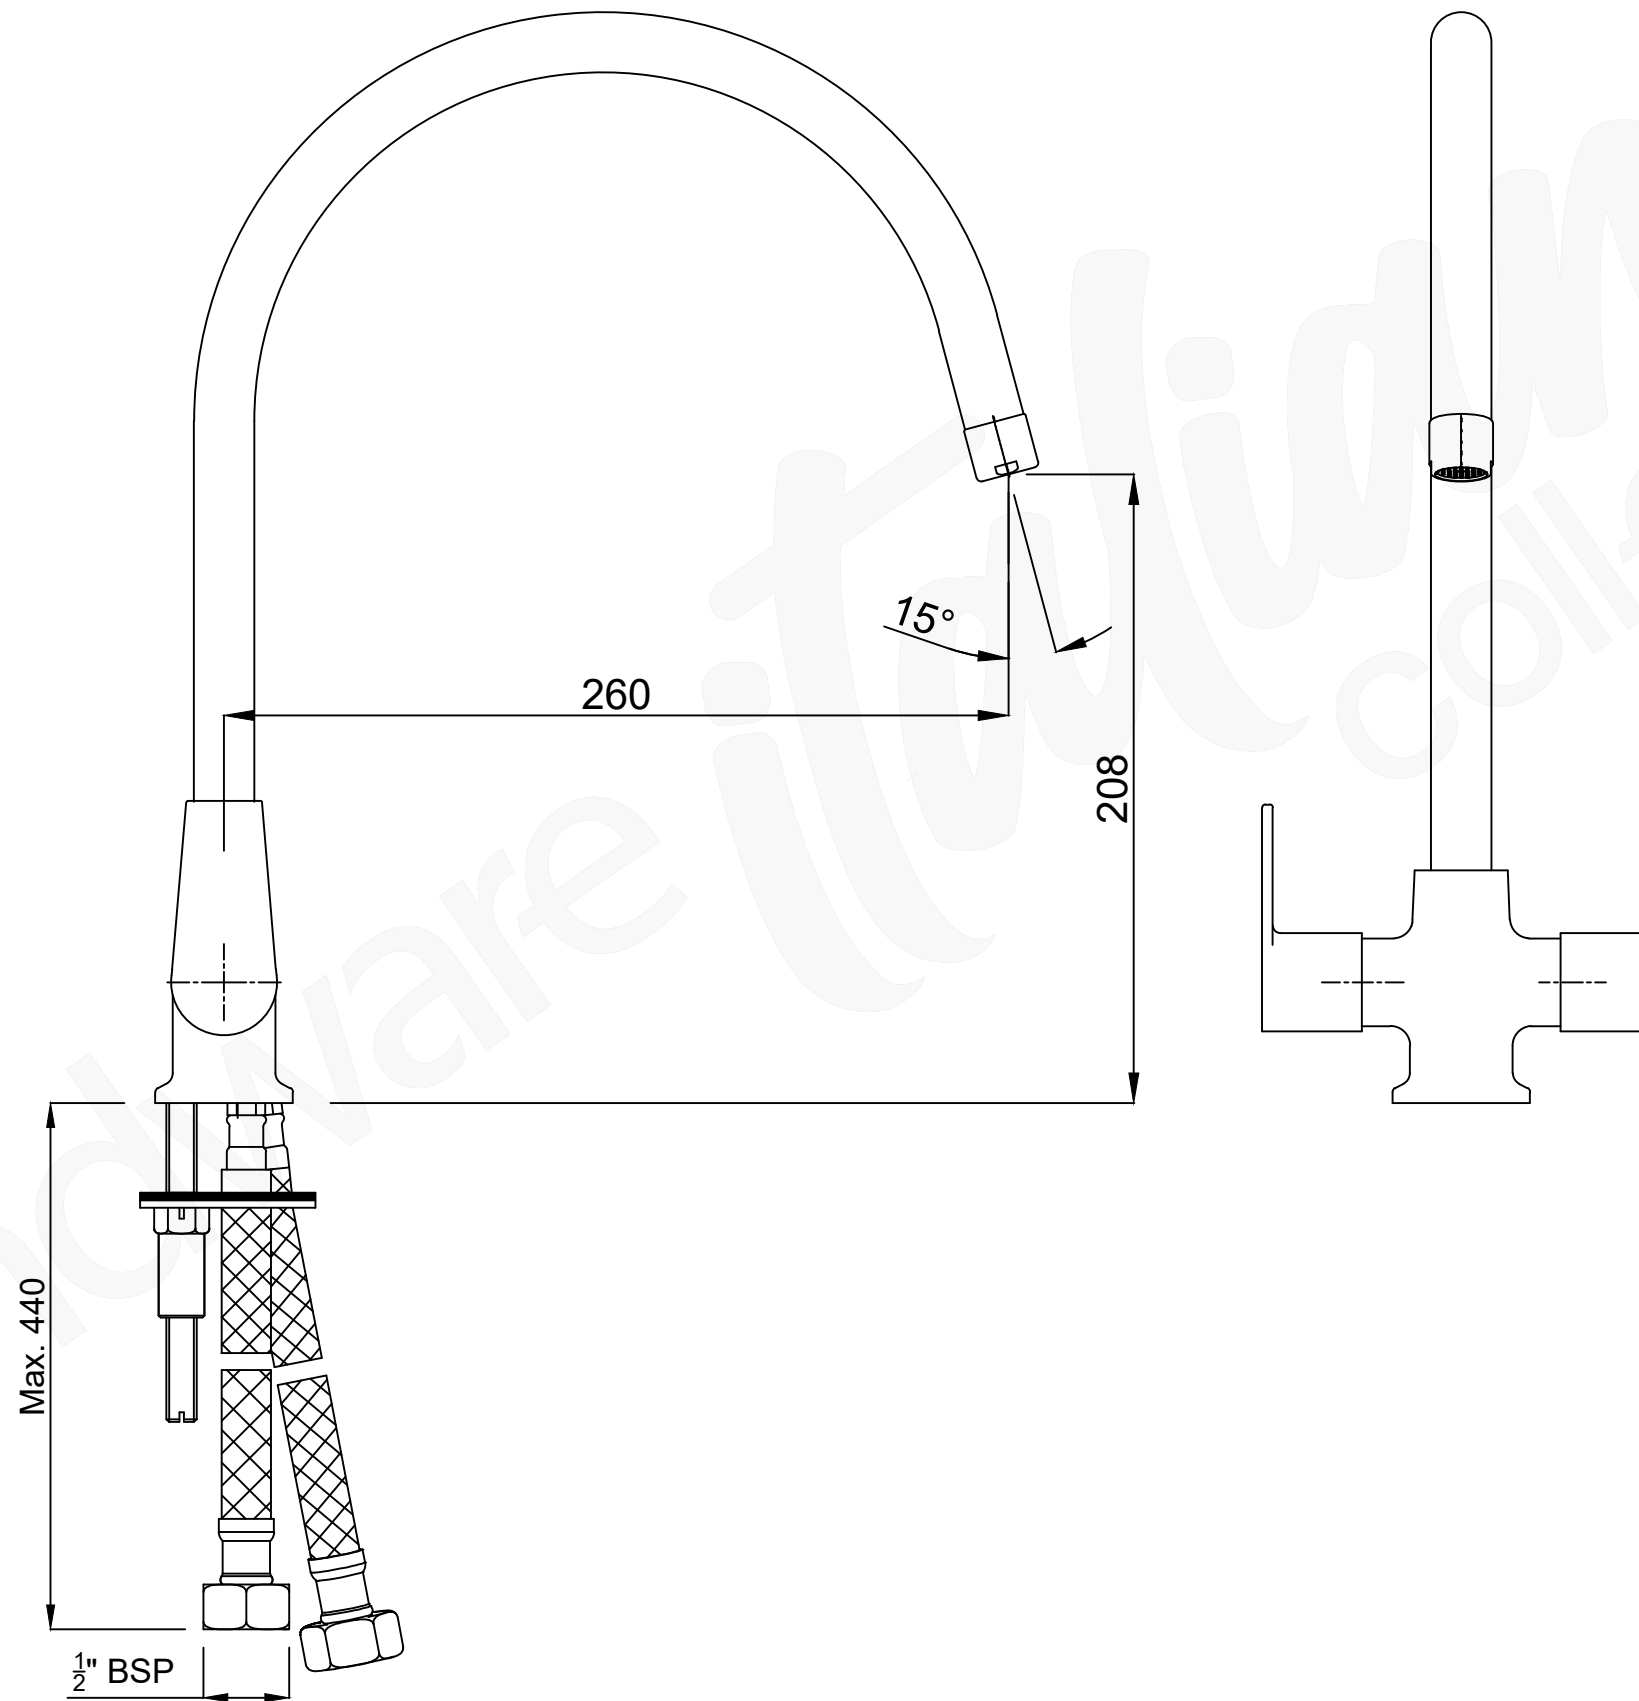

PART DESCRIPTION : SINK MIXER TABLE MOUNT- J SPOUT

CAT NO. : F360059CP

ALL DIMENSIONS ARE IN MM  
LD/CD/RSC06024