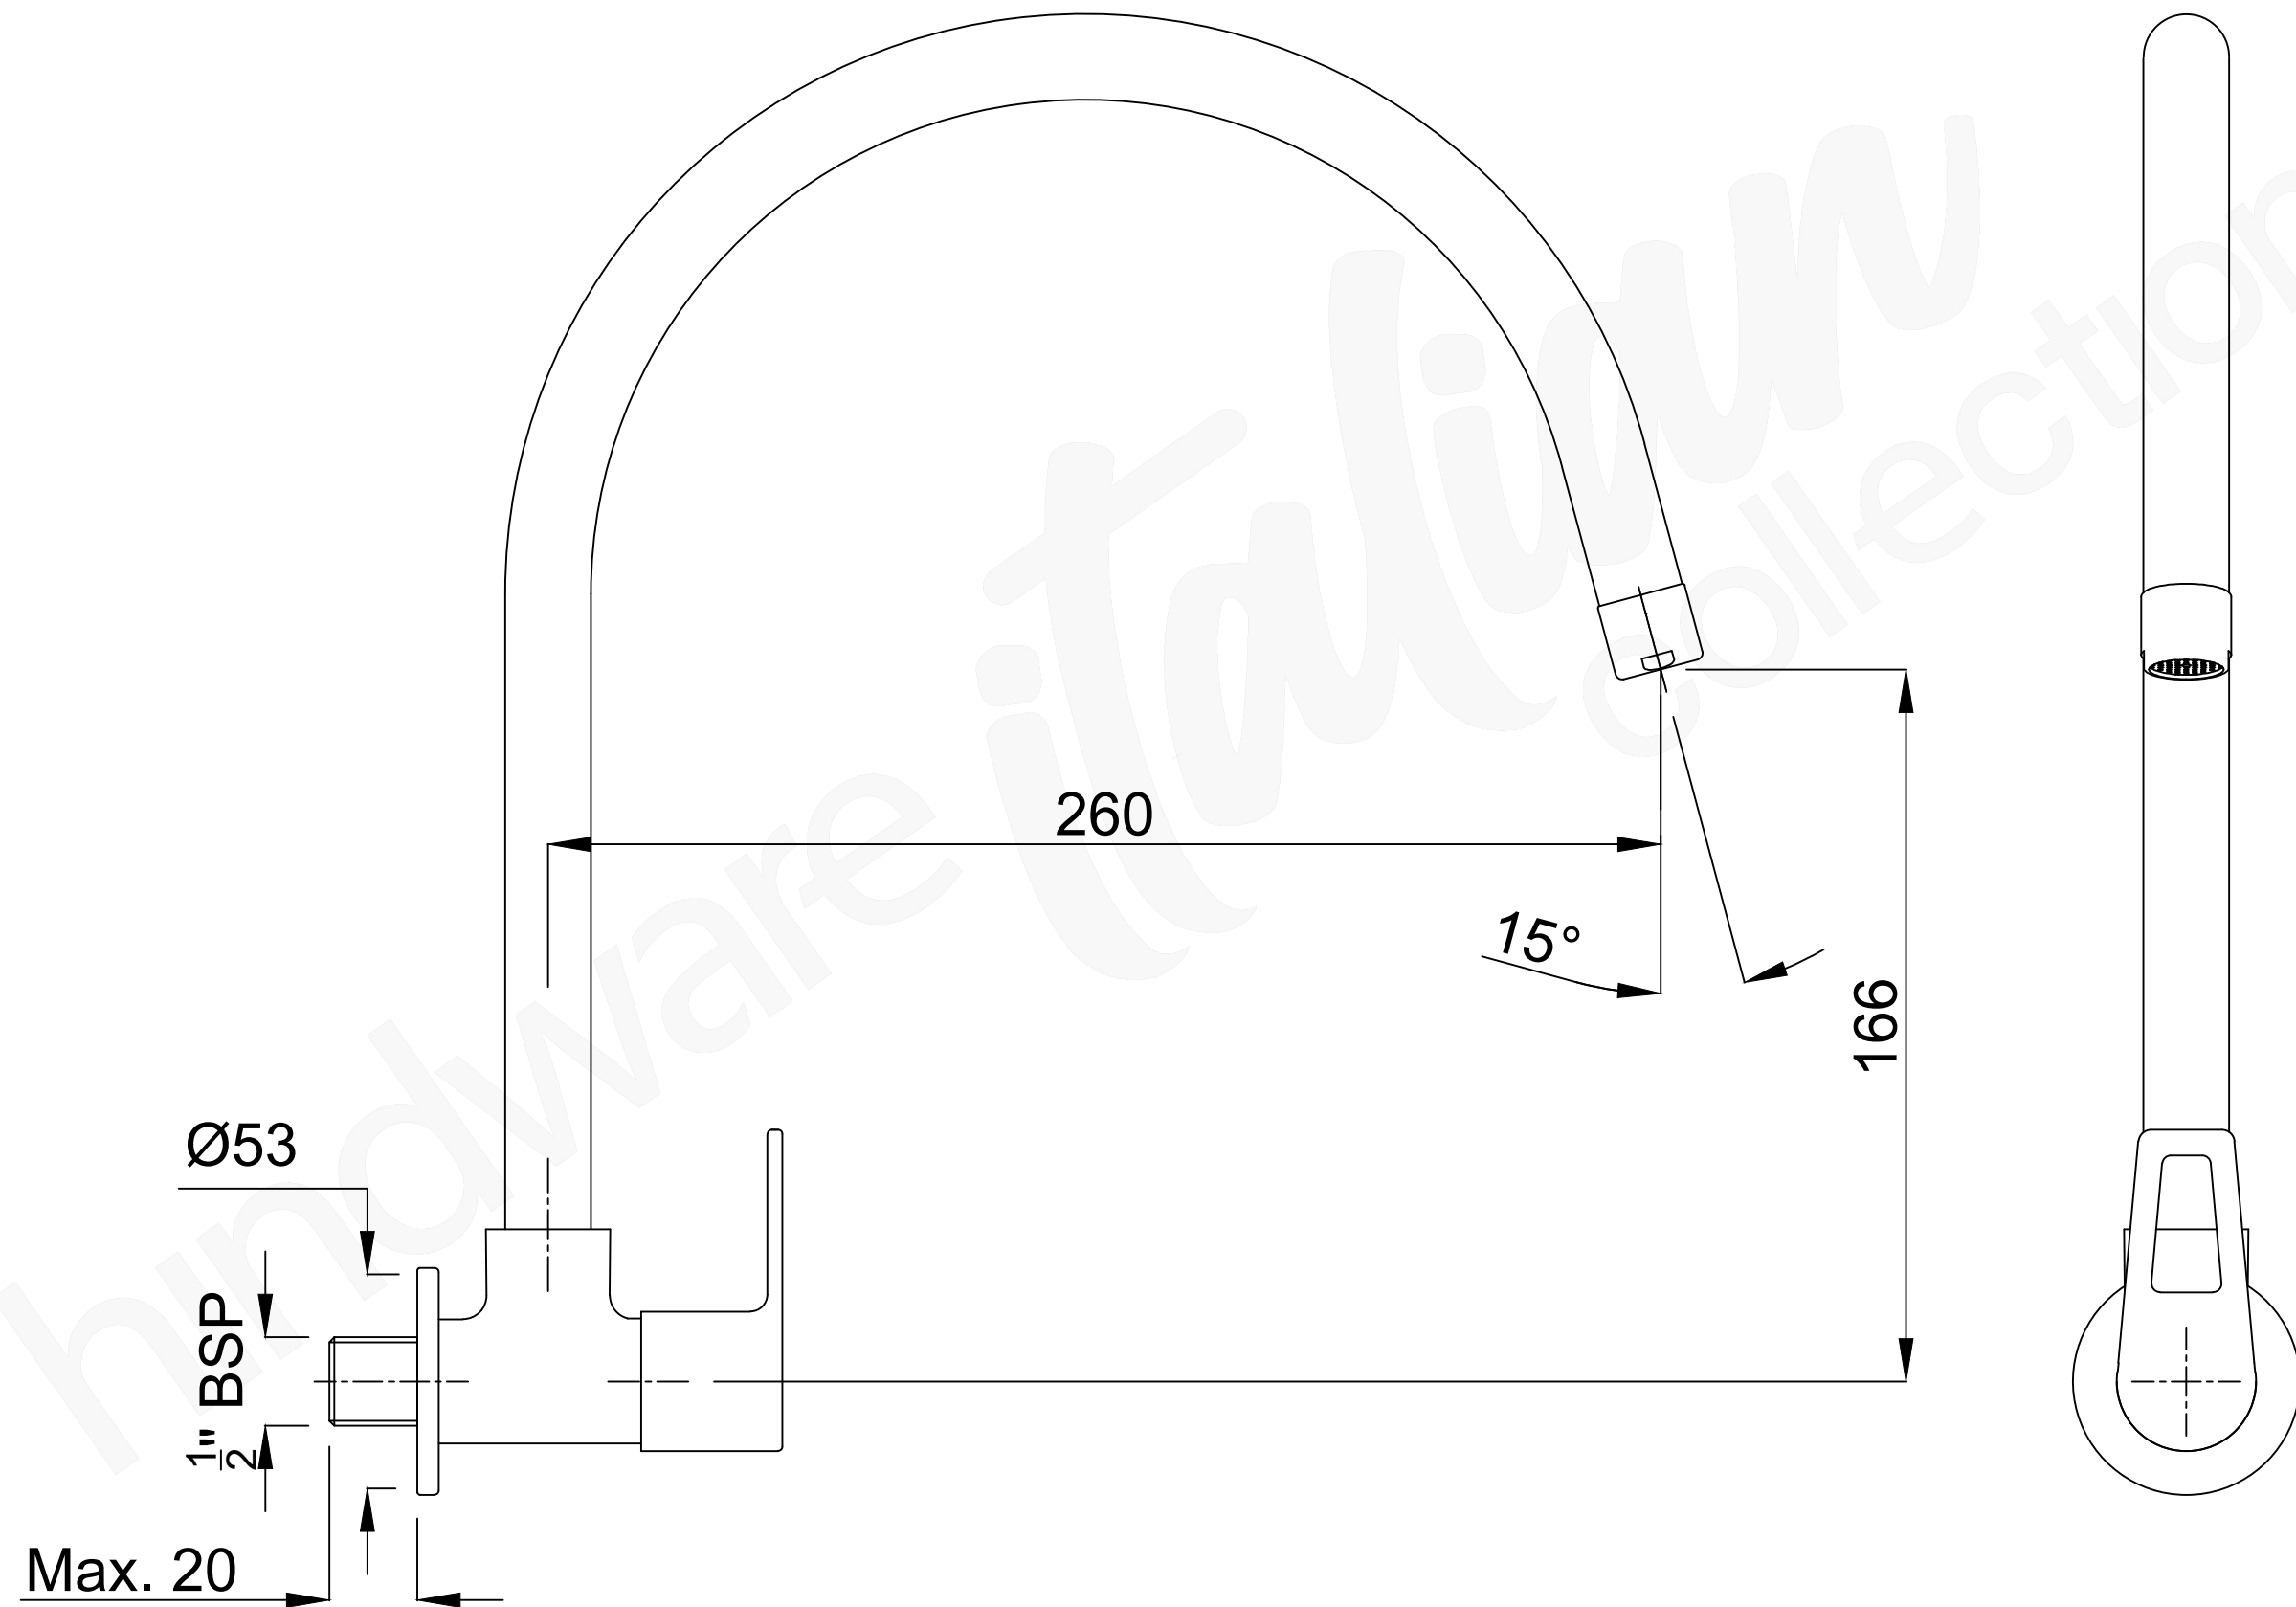

PART DESCRIPTION : SINK COCK WALL MOUNT- J SPOUT

CAT NO. : F570057CP

ALL DIMENSIONS ARE IN MM
LD/CD/RSC06024