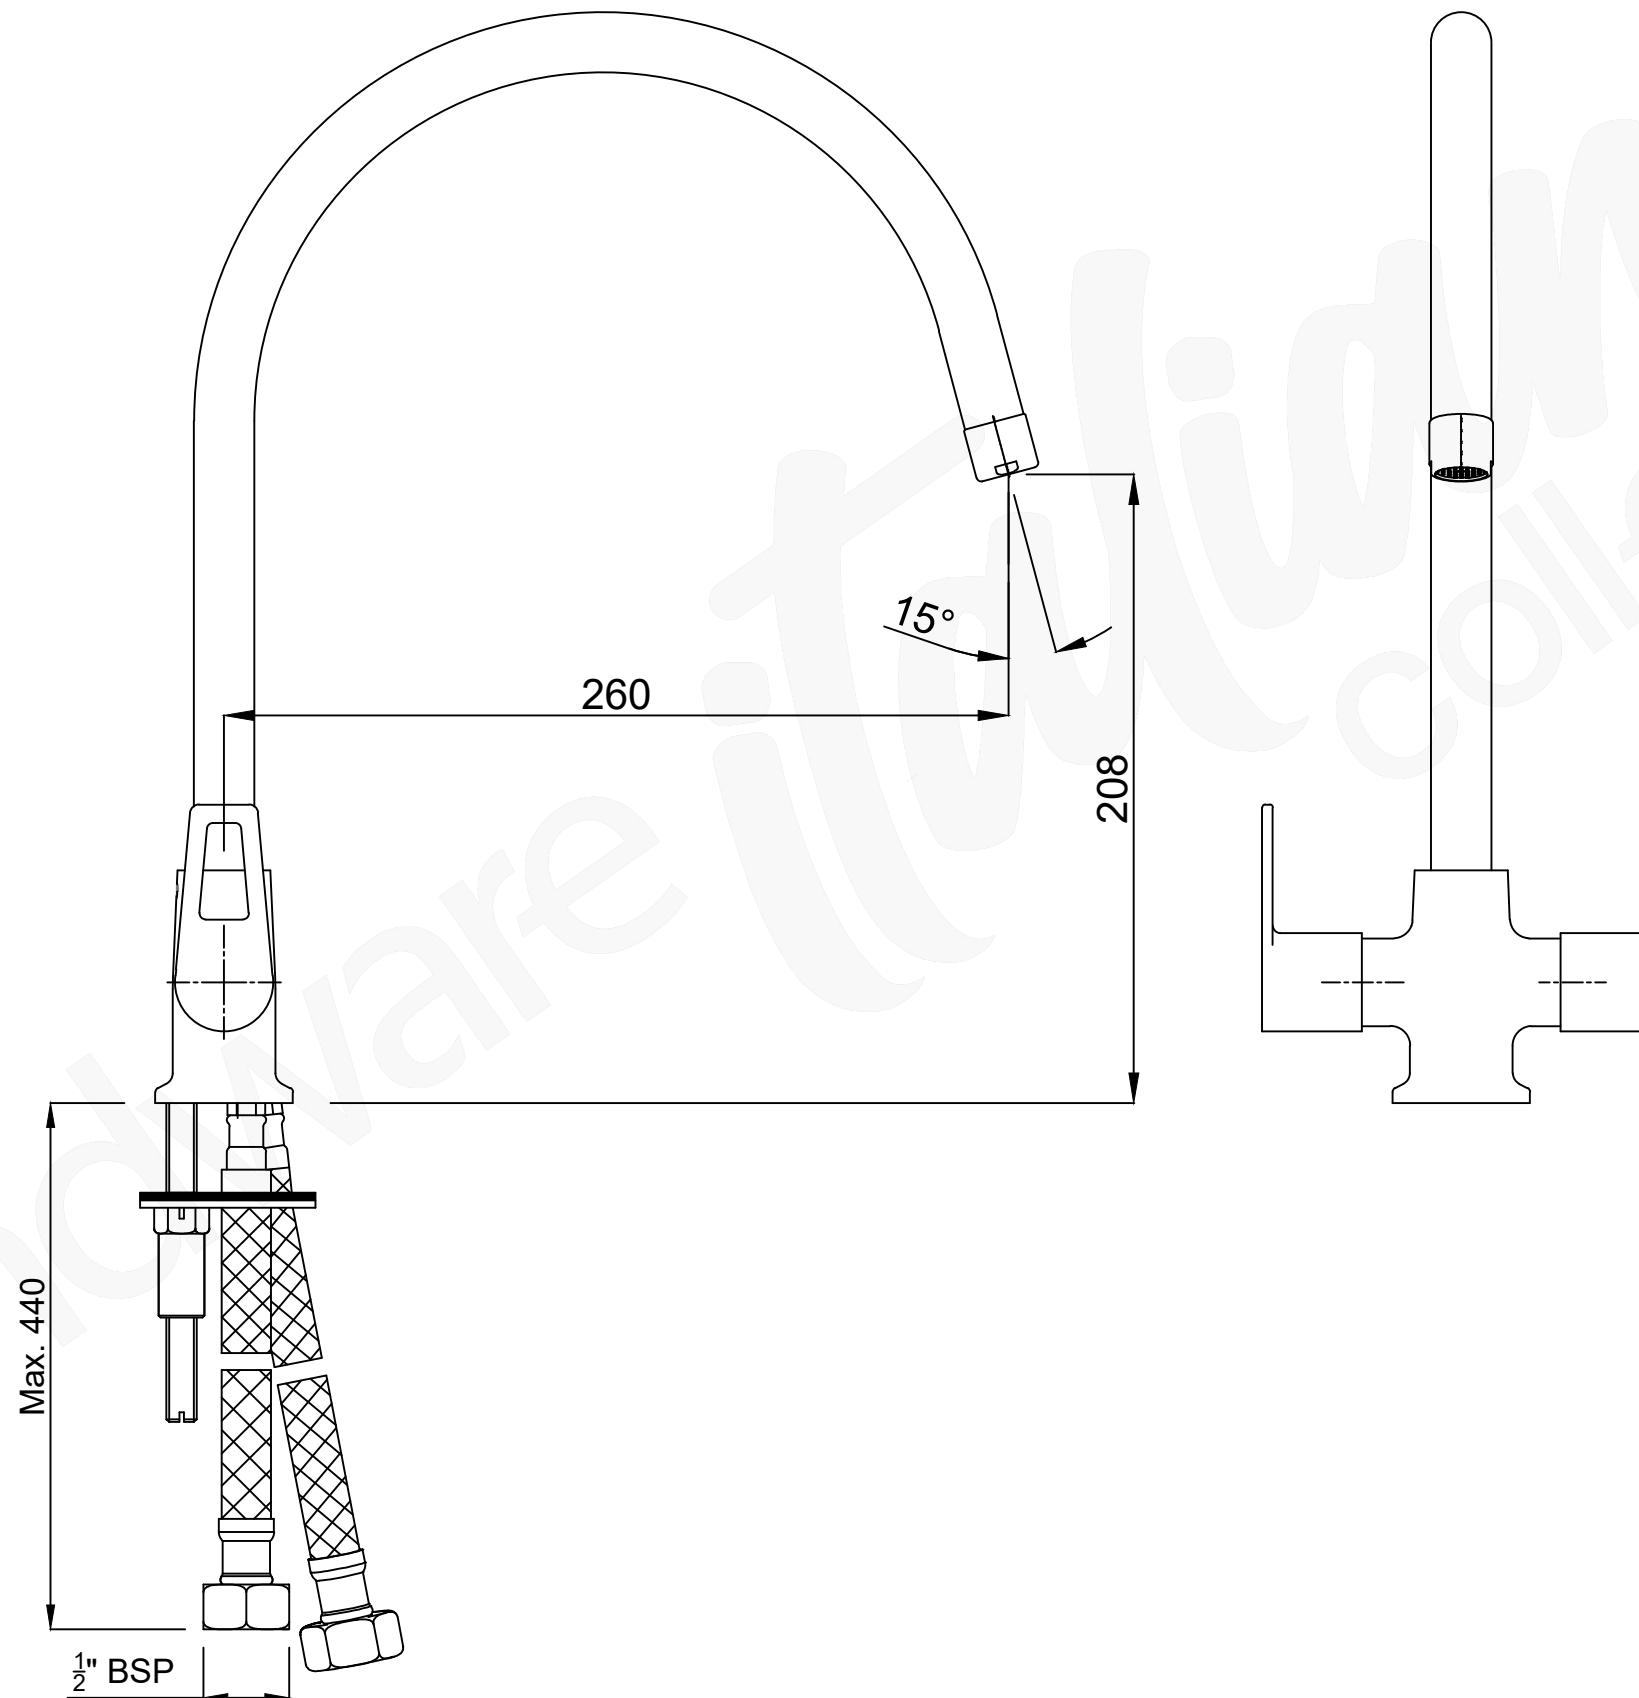

PART DESCRIPTION : SINK MIXER TABLE MOUNT- J SPOUT

CAT NO. : F570059CP

ALL DIMENSIONS ARE IN MM  
LD/CD/RSC06024