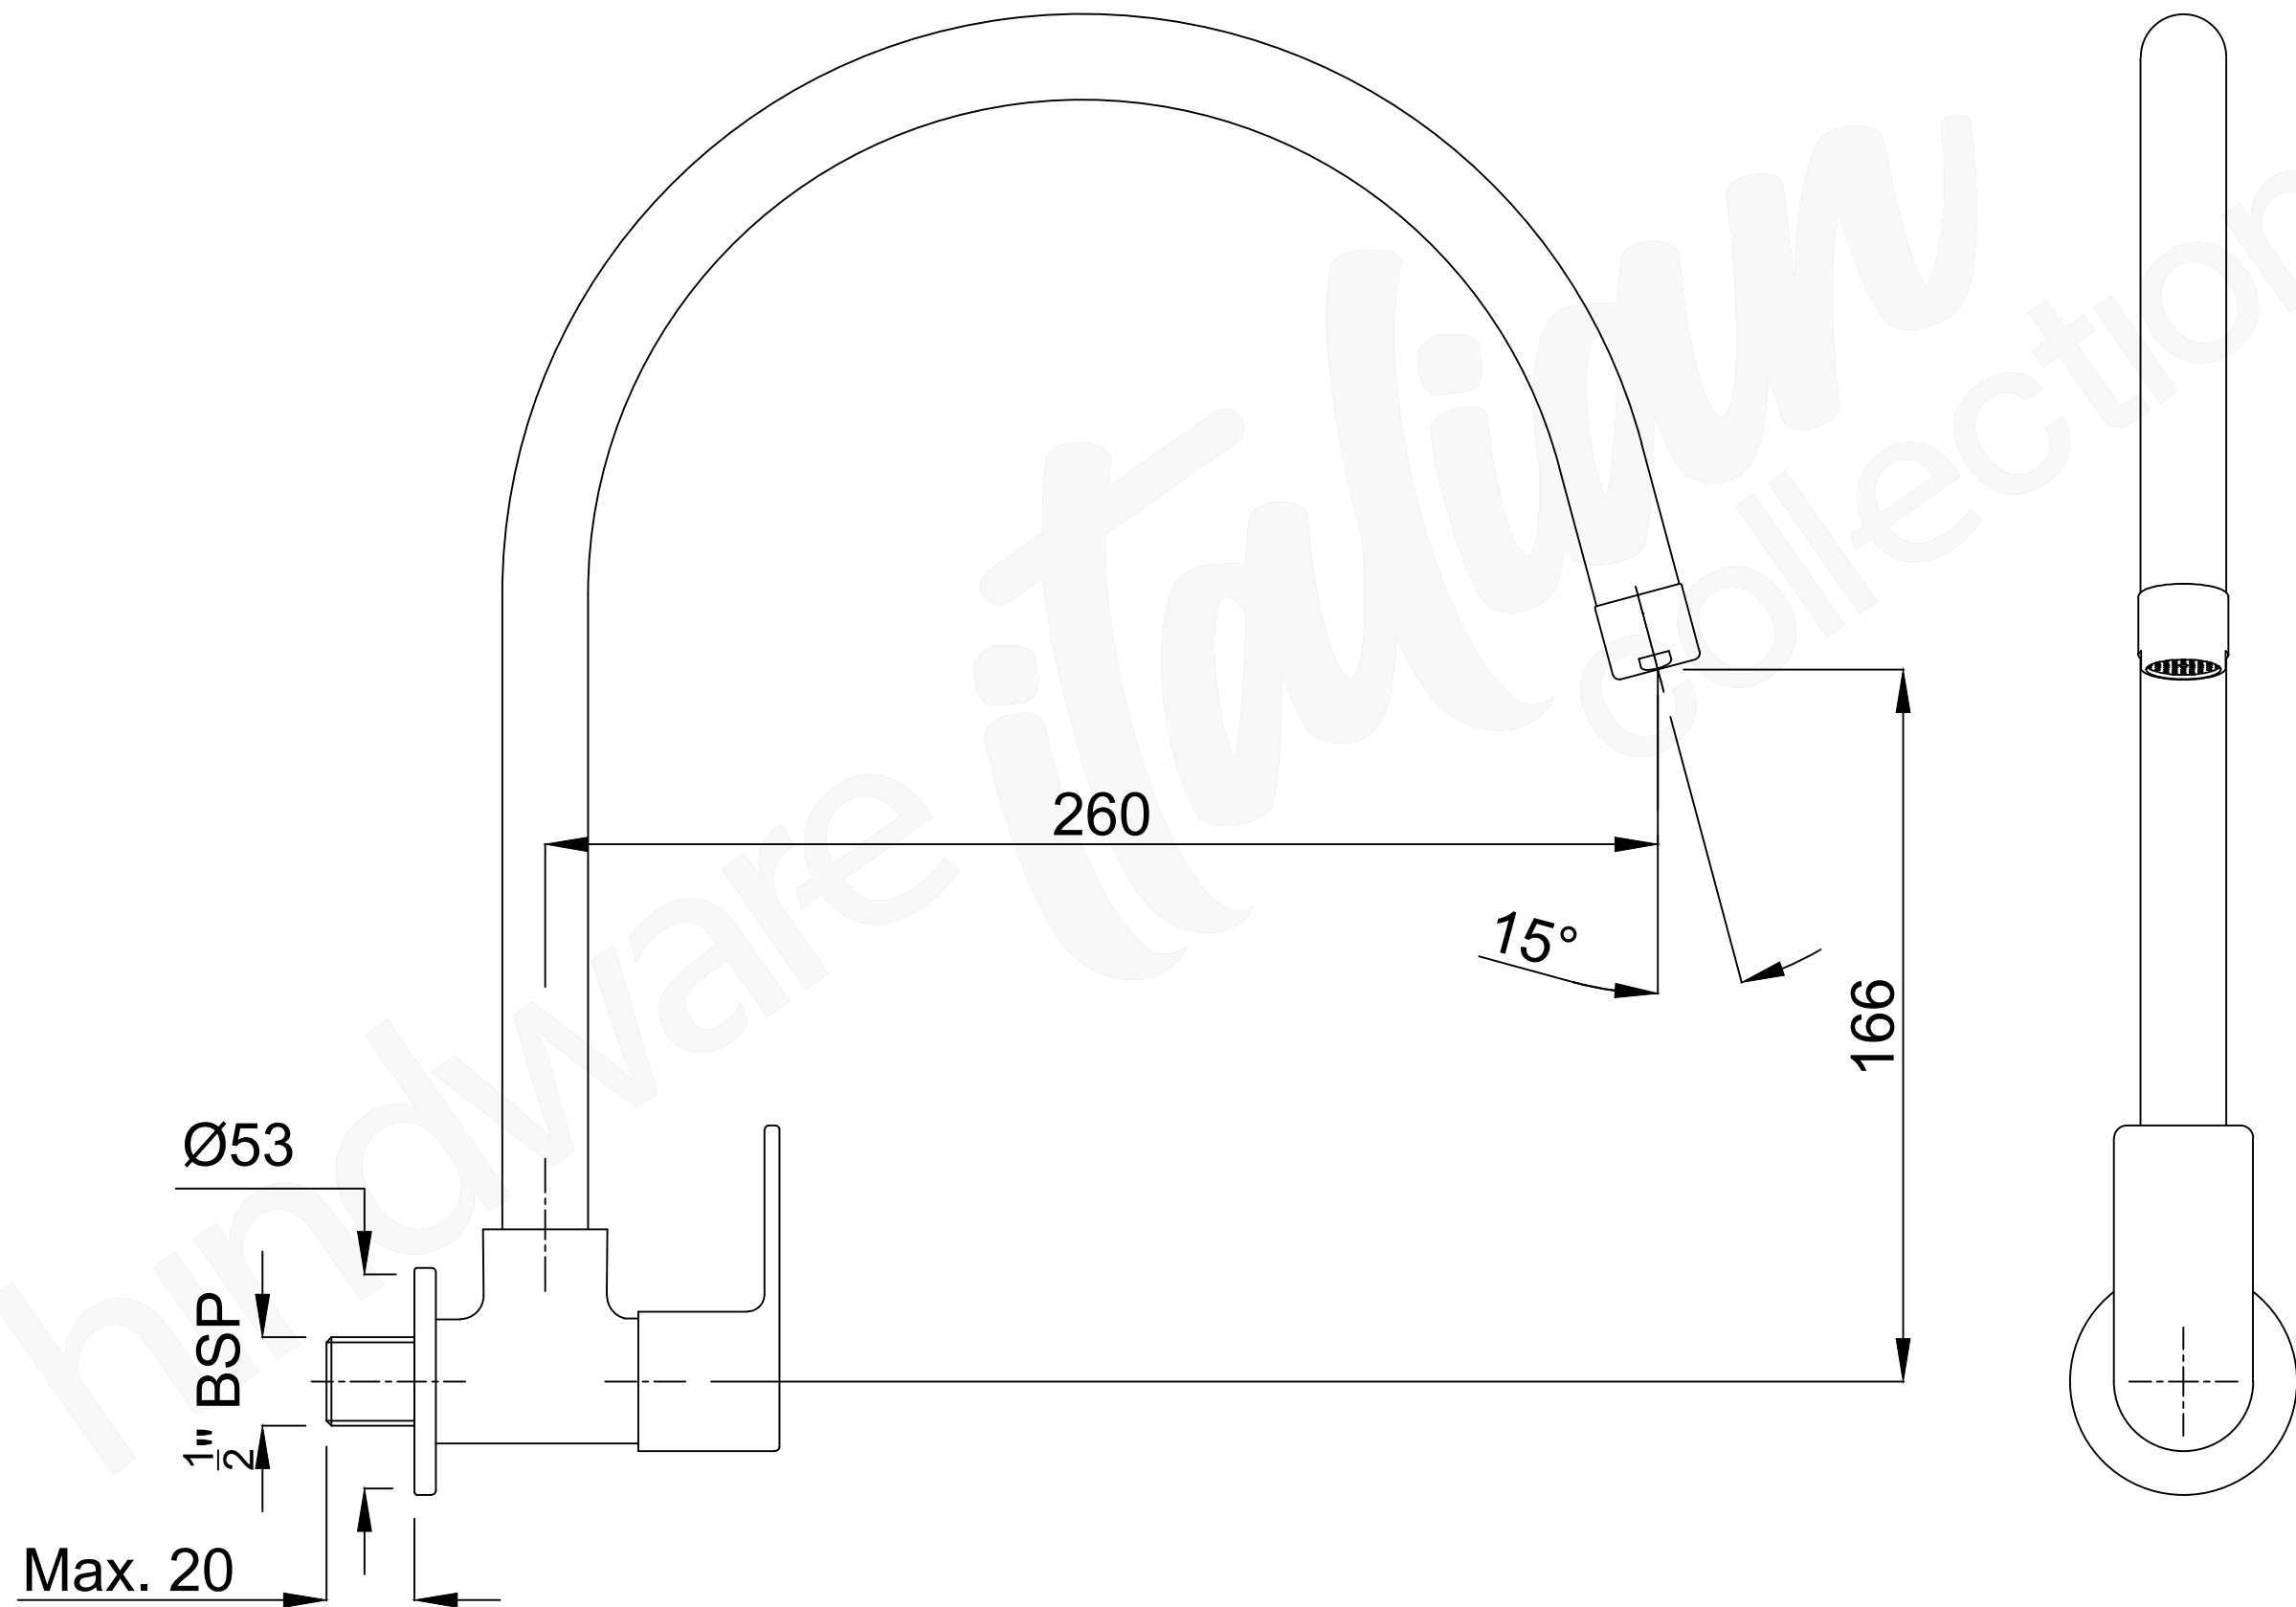

PART DESCRIPTION : SINK COCK WALL MOUNT- J SPOUT

CAT NO. : F650057CP

ALL DIMENSIONS ARE IN MM
LD/CD/RSC06024