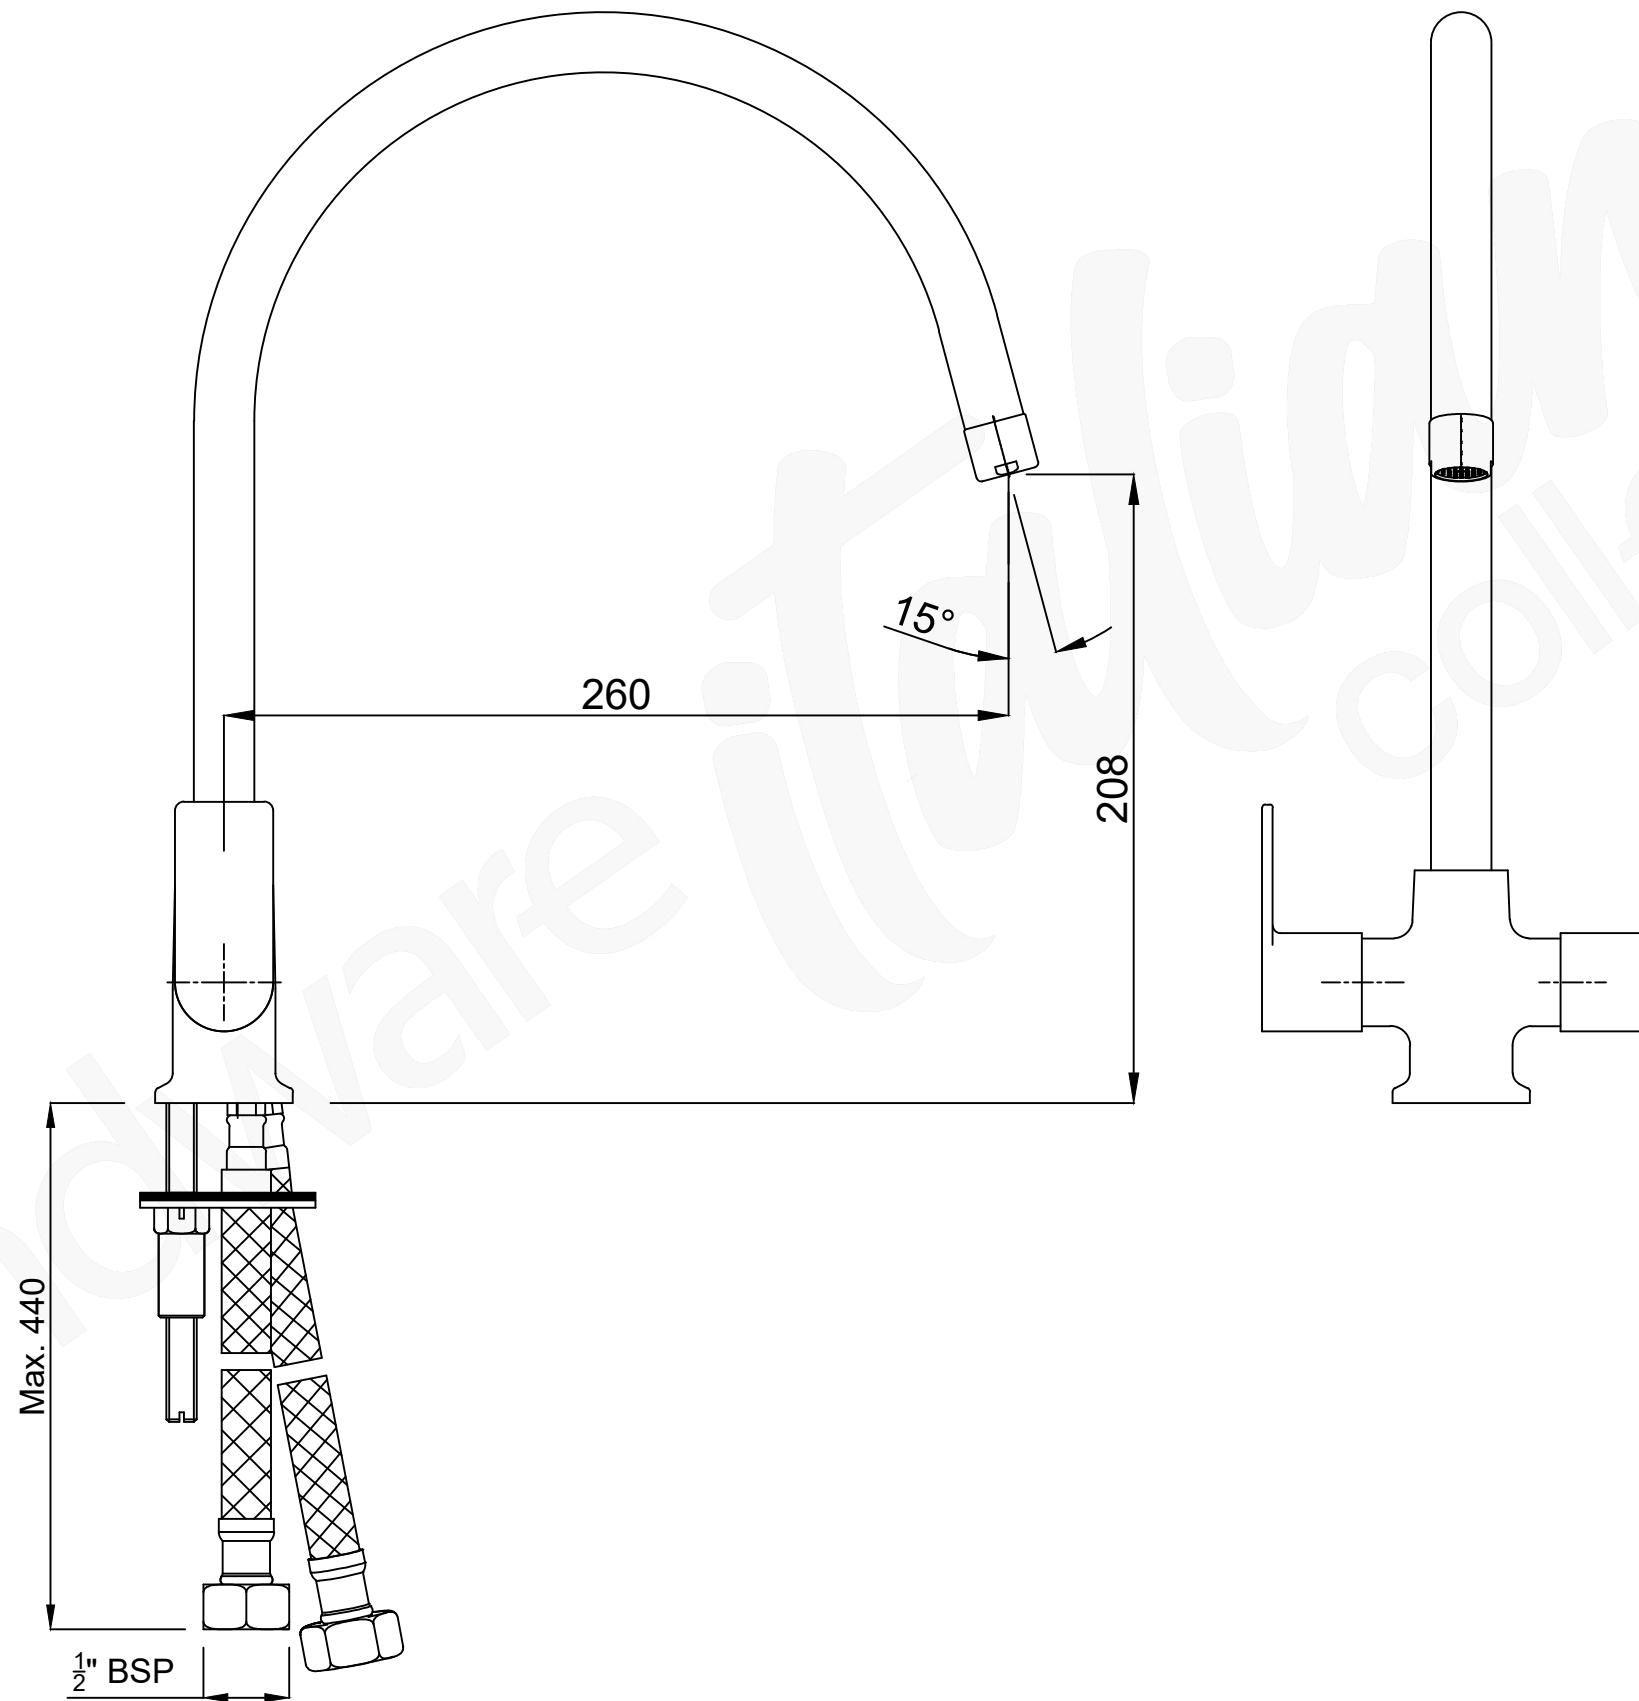

PART DESCRIPTION : SINK MIXER TABLE MOUNT- J SPOUT

CAT NO. : F650059CP

ALL DIMENSIONS ARE IN MM  
LD/CD/RSC06024