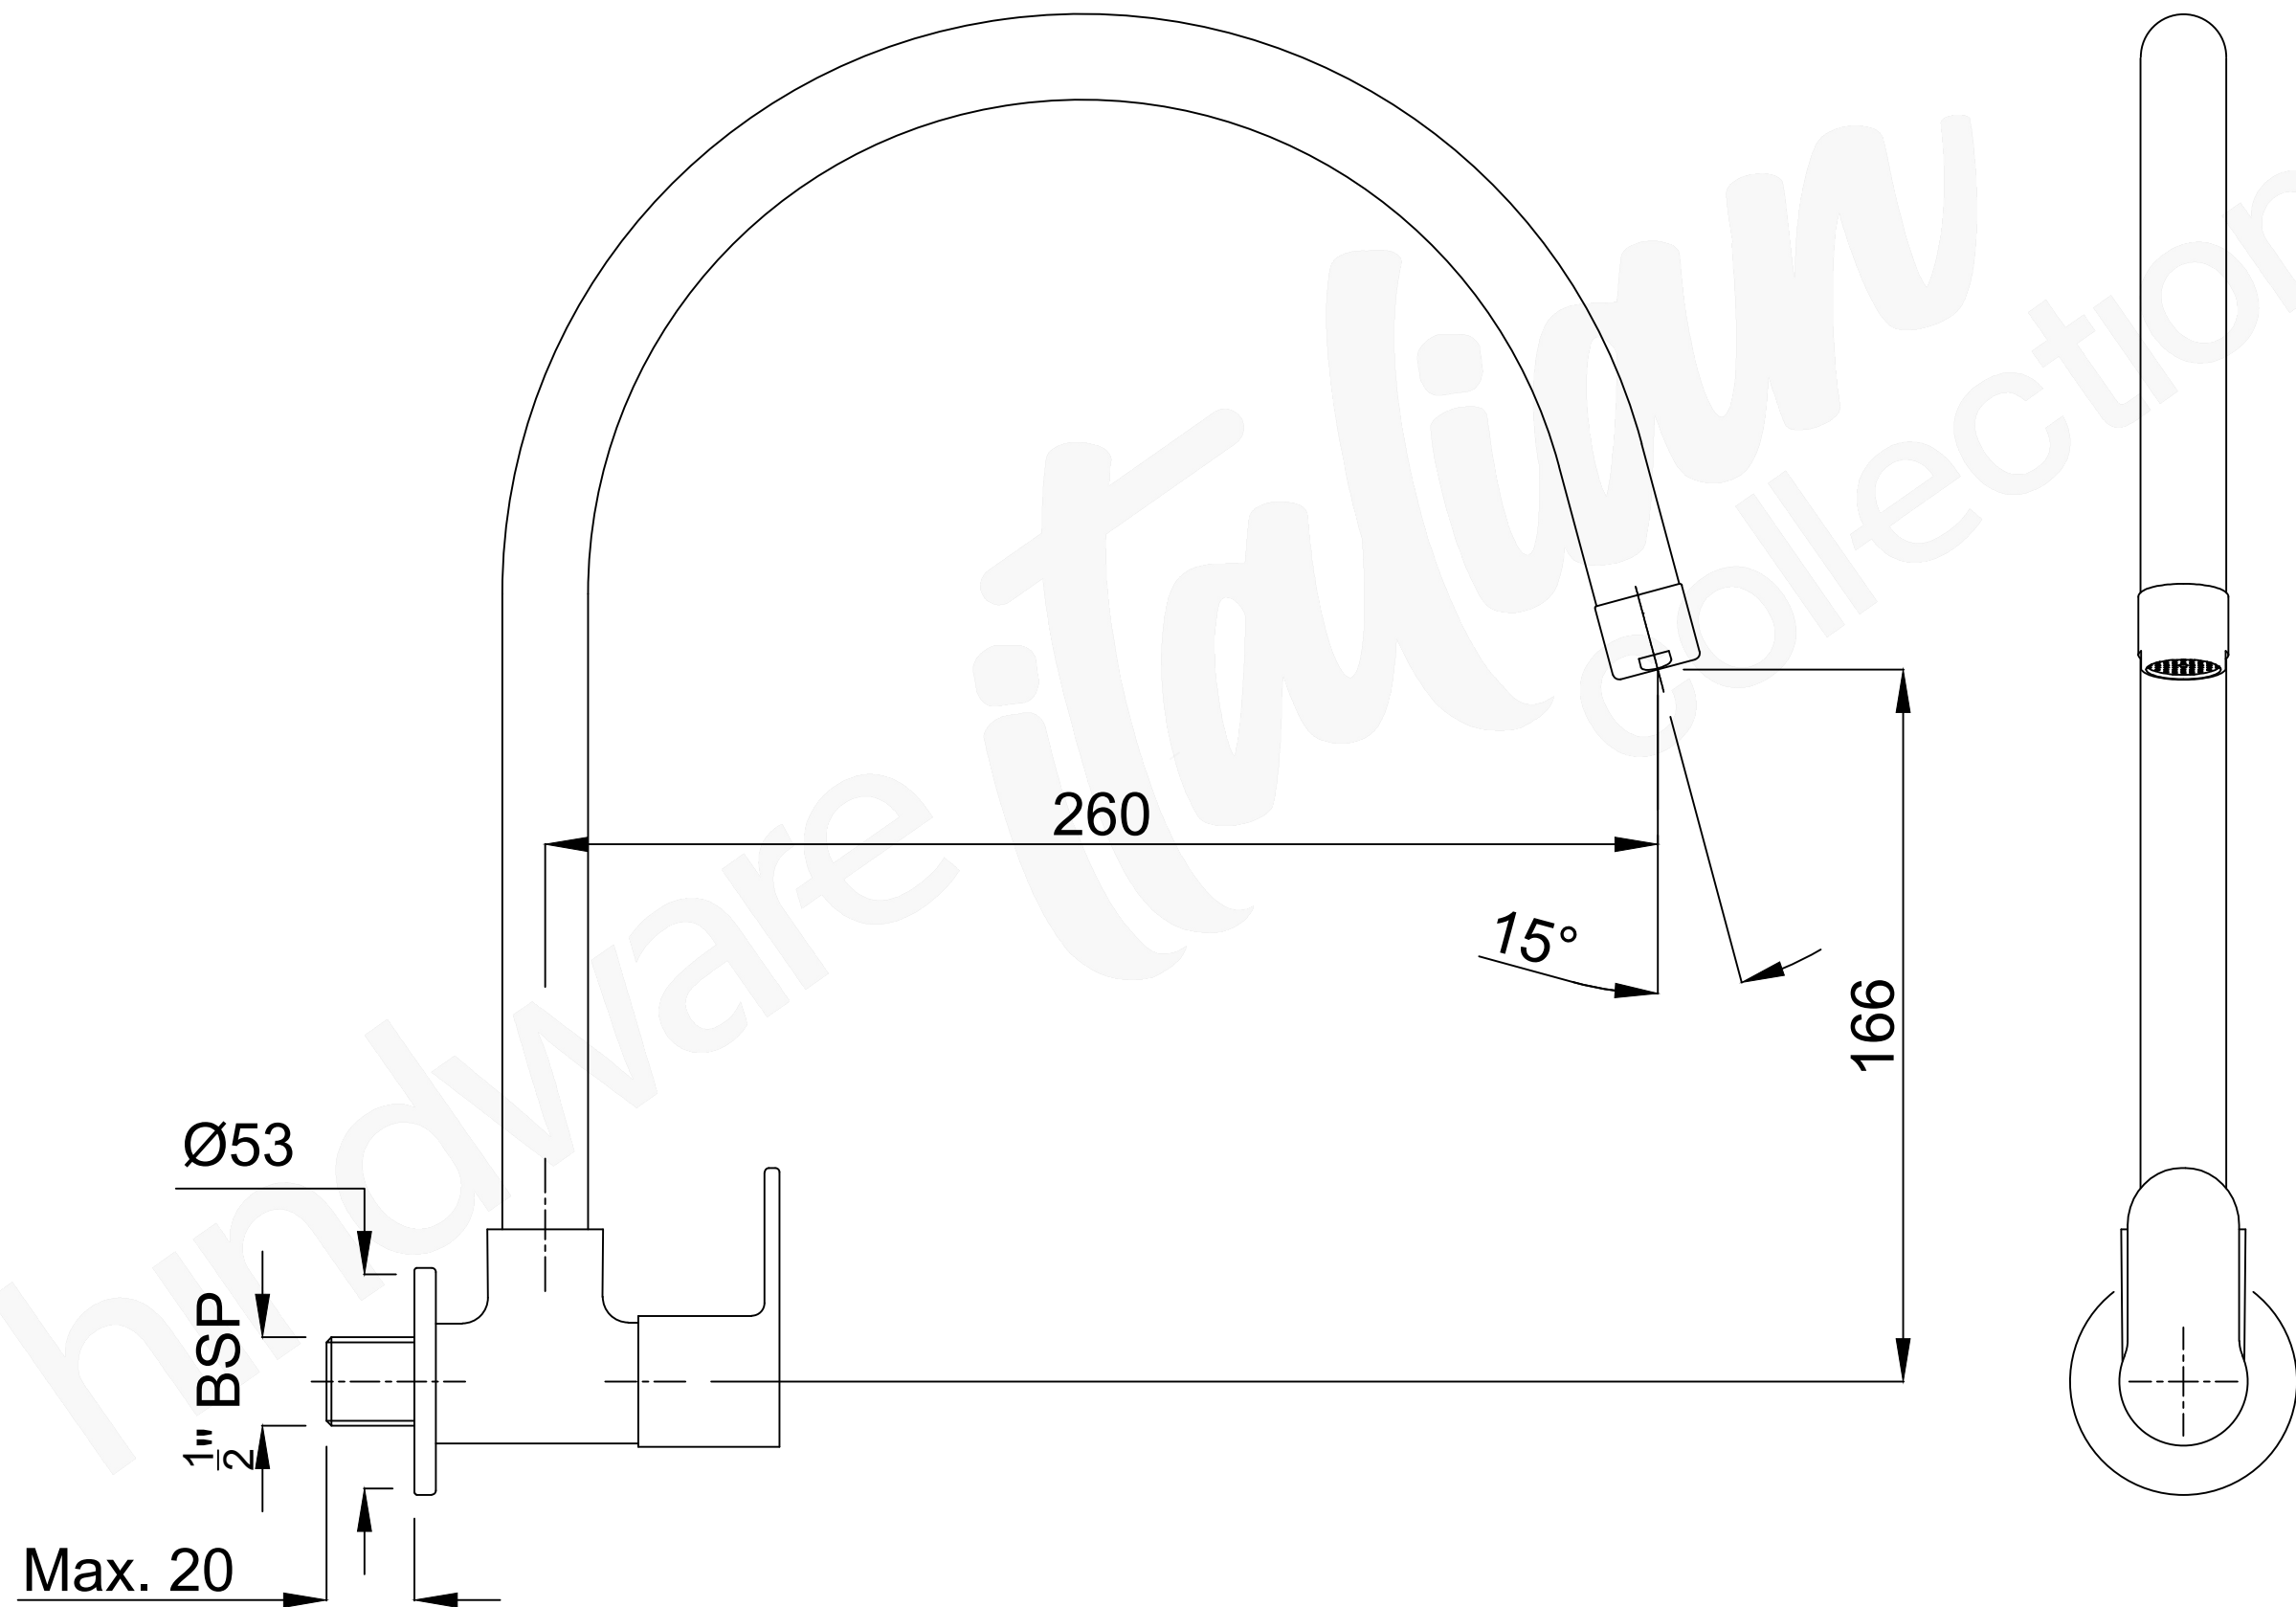

PART DESCRIPTION : SINK COCK WALL MOUNT- J SPOUT

CAT NO. : F690057CP

ALL DIMENSIONS ARE IN MM
LD/CD/RSC06024