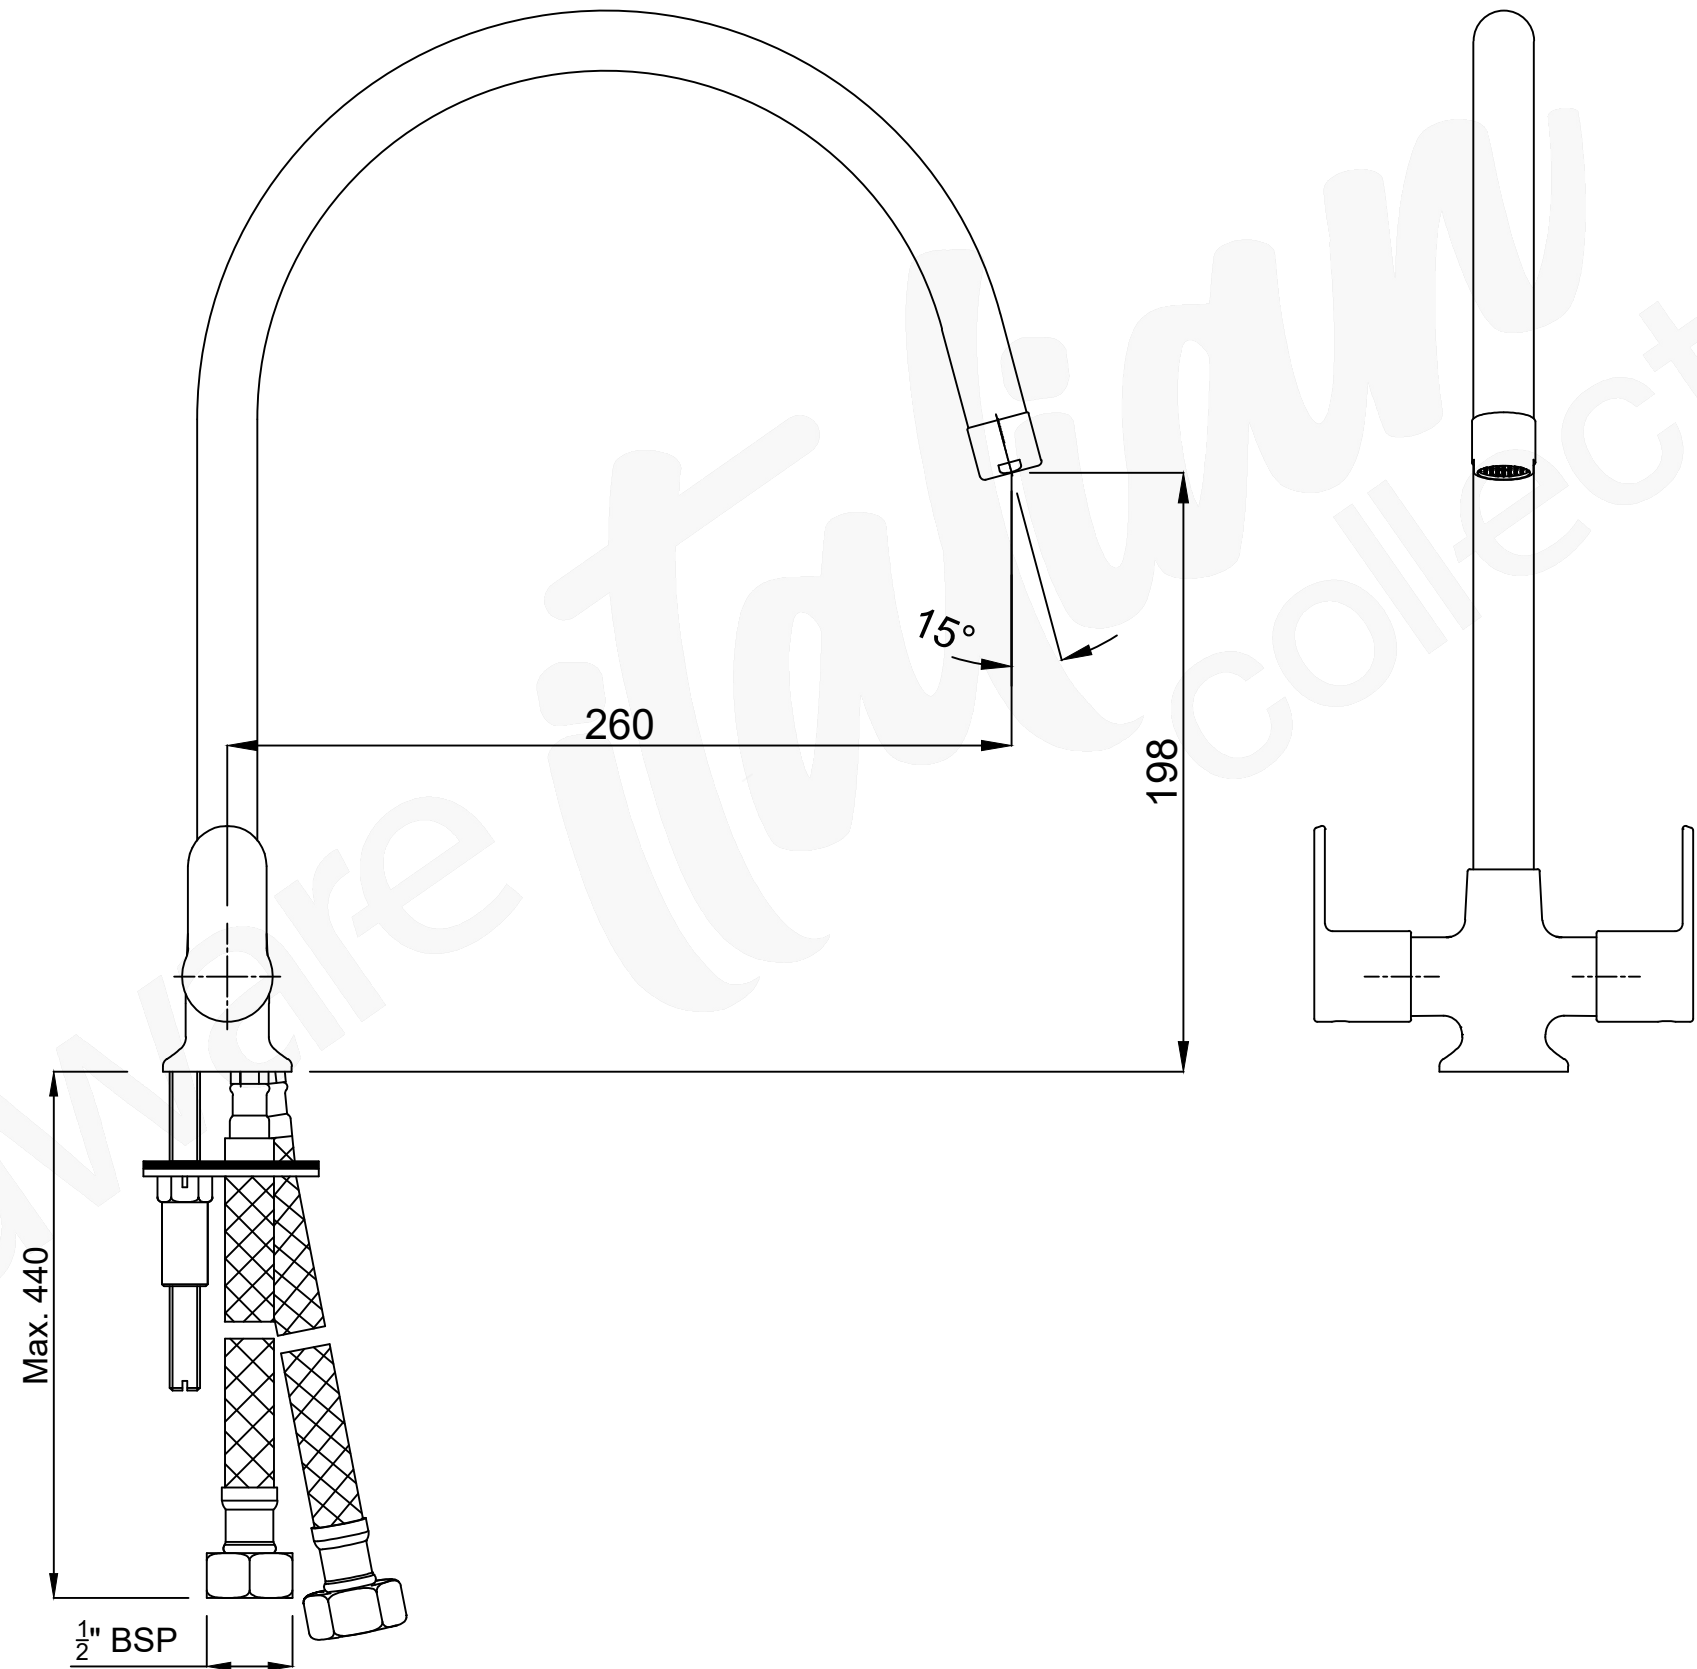

PART DESCRIPTION : SINK MIXER TABLE MOUNT- J SPOUT

CAT NO. : F690059CP

ALL DIMENSIONS ARE IN MM
LD/CD/RSC06024