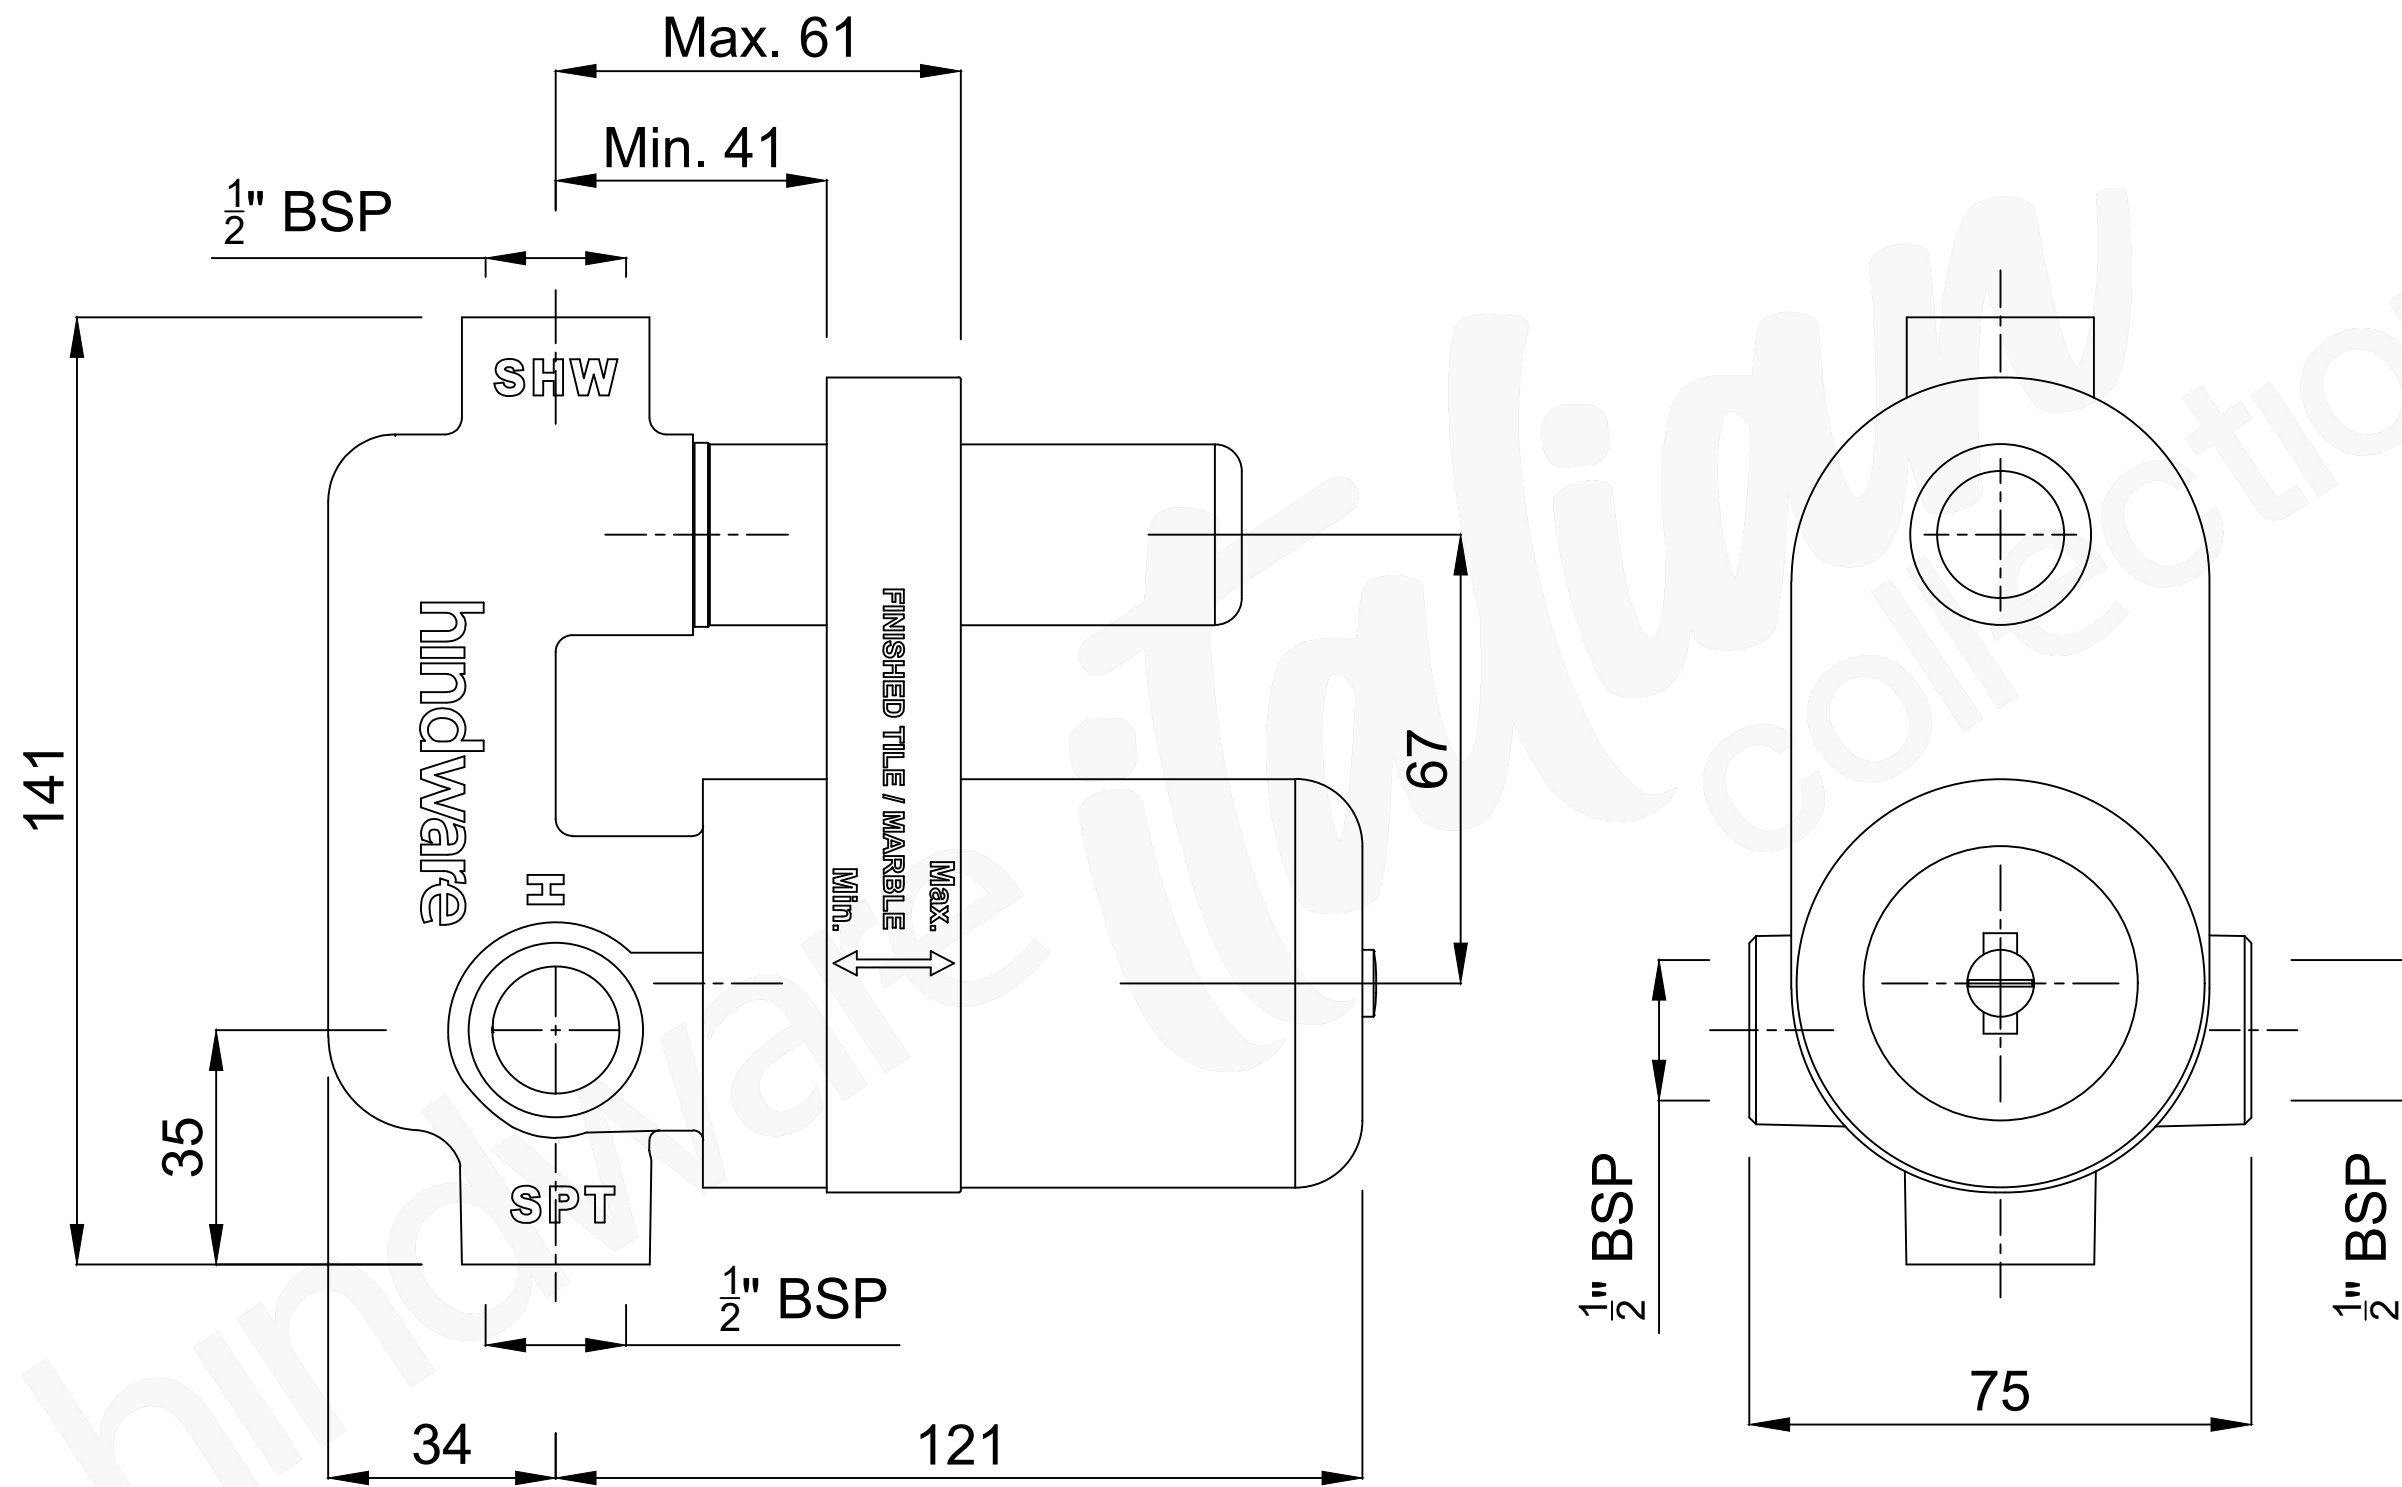

PART DESCRIPTION : DIVERTER BODY HI FLOW WITHOUT SLEEVE

CAT NO. : F860107DCP

ALL DIMENSIONS ARE IN MM
LD/CD/RSC09024