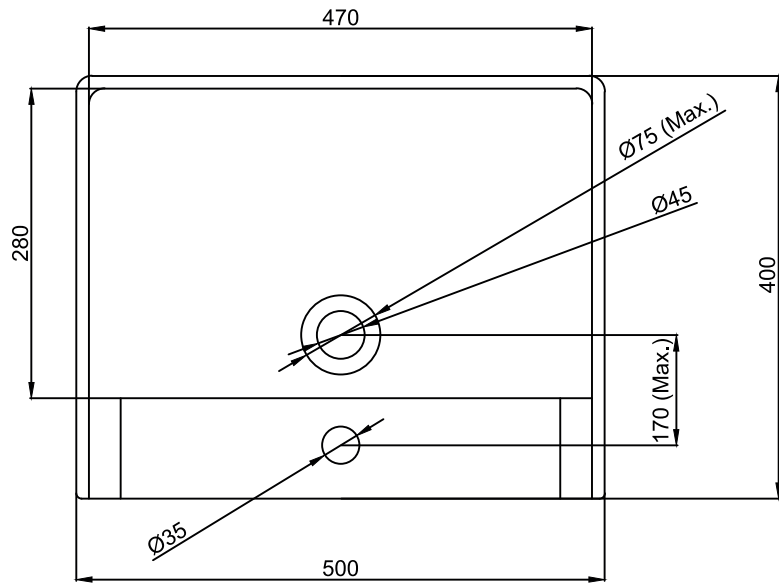

# Fabio\_Wall Hung WB

TOP VIEW

BACK VIEW

SECTION VIEW

**hindware**

CATALOGUE NO: 10129

PRODUCT: Wall Hung Wash Basin

SIZE: 50 cm x 40 cm X 11.5 cm