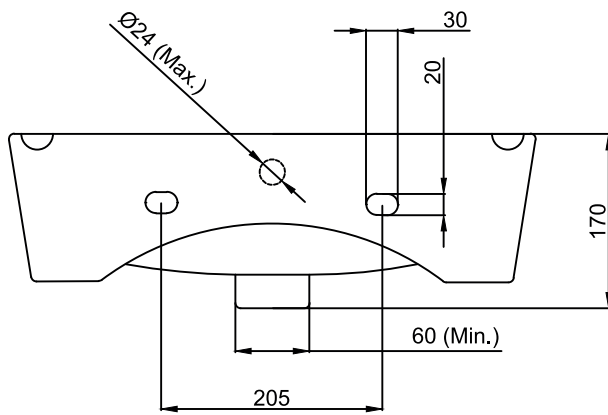

# Fabio\_Wall Hung WB

TOP VIEW

BACK VIEW

SECTION VIEW

**hindware**

CATALOGUE NO: 10129

PRODUCT: Wall Hung Wash Basin

SIZE: 50 cm x 40 cm X 11.5 cm