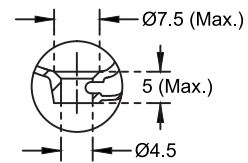

# Eclipse Mini\_Wall Hung Basin

SIZE	A	B	C	D	f <sub>2</sub>	t	m	H
61 X 39	61	39	34.5	23.5	20	17 max	24	29(Max)

hardware *italian*  
collection

CATALOGUE NO: 91235

PRODUCT: Wall Hung Basin

SIZE: 61 cm X 39 X 29 (max) cm