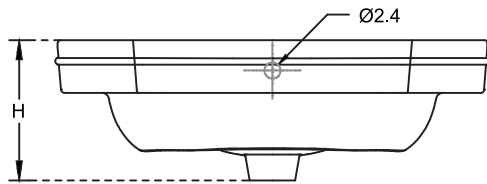

# Eclipse Mini\_Wall Hung Basin

SIZE	A	B	C	D	f <sub>2</sub>	t	m	H
61 X 39	61	39	34.5	23.5	20	17 max	24	29(Max)

hardware *italian*  
collection

CATALOGUE NO: 91235

PRODUCT: Wall Hung Basin

SIZE: 61 cm X 39 X 29 (max) cm