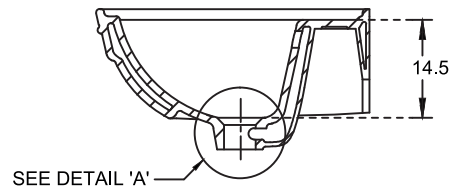

# Eclipse Mini\_Wall Hung Basin

SIZE	A	B	C	D	f <sub>2</sub>	t	m	H
61 X 39	61	39	34.5	23.5	20	17 max	24	29(Max)

hardware *italian*  
collection

CATALOGUE NO: 91235

PRODUCT: Wall Hung Basin

SIZE: 61 cm X 39 X 29 (max) cm