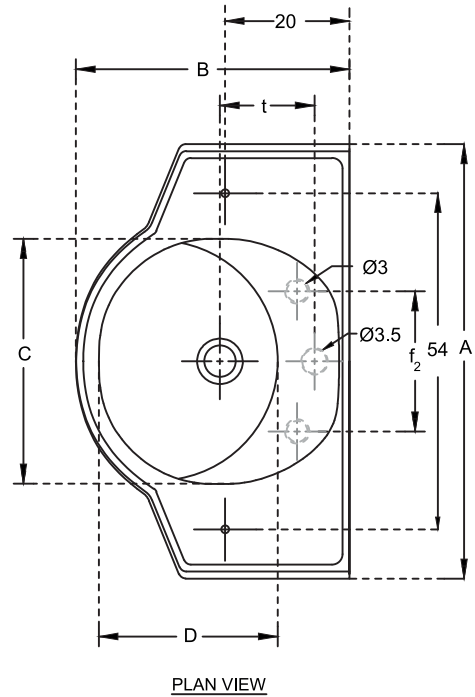

# Eclipse Mini\_Wall Hung Basin

SIZE	A	B	C	D	f <sub>2</sub>	t	m	H
61 X 39	61	39	34.5	23.5	20	17 max	24	29(Max)

hardware *italian*  
collection

CATALOGUE NO: 91235

PRODUCT: Wall Hung Basin

SIZE: 61 cm X 39 X 29 (max) cm