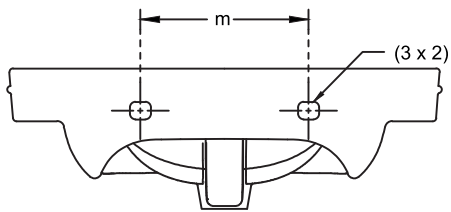

# Eclipse Mini\_Wall Hung Basin

SIZE	A	B	C	D	f <sub>2</sub>	t	m	H
61 X 39	61	39	34.5	23.5	20	17 max	24	29(Max)

hardware *italian*  
collection

CATALOGUE NO: 91235

PRODUCT: Wall Hung Basin

SIZE: 61 cm X 39 X 29 (max) cm