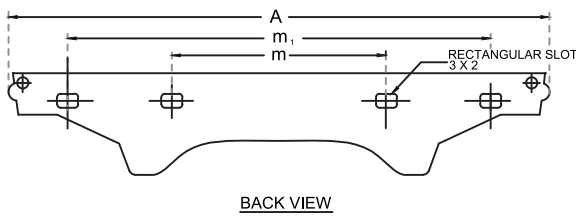

Eclipse_Wall Hung Basin

SIZE	A	B	C	D	E	f ₂	n	t	m	m ₁
78 X 48	78	48	42	31.5	-	20	-	17 max	24	60

All dimensions are in cm

hardware *italian*
collection

CATALOGUE NO: 91236

PRODUCT: Wall Hung Basin

SIZE: 78 cm X 48 X 29 (max) cm