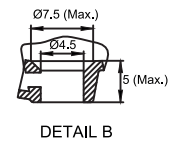

Eclipse_Wall Hung Basin

SIZE	A	B	C	D	E	f ₂	n	t	m	m ₁
78 X 48	78	48	42	31.5	-	20	-	17 max	24	60

All dimensions are in cm

hardware *italian*
collection

CATALOGUE NO: 91236

PRODUCT: Wall Hung Basin

SIZE: 78 cm X 48 X 29 (max) cm