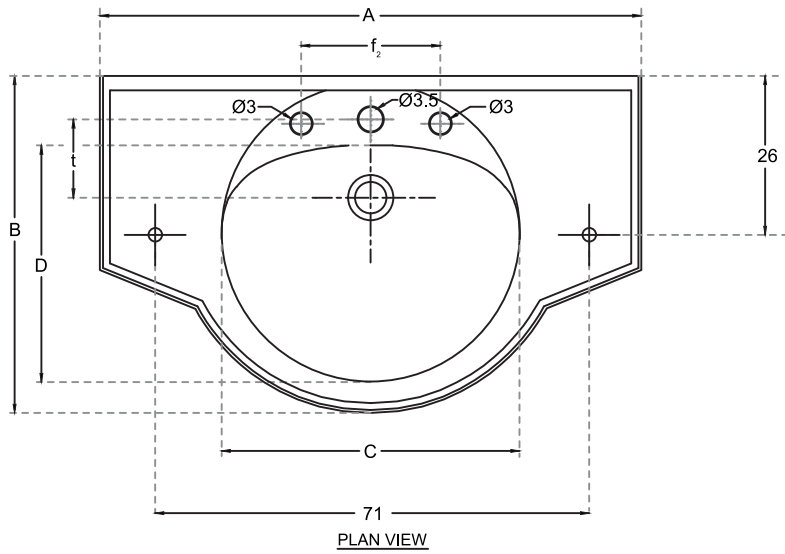

Eclipse_Wall Hung Basin

SIZE	A	B	C	D	E	f ₂	n	t	m	m ₁
78 X 48	78	48	42	31.5	-	20	-	17 max	24	60

All dimensions are in cm

hardware *italian*
collection

CATALOGUE NO: 91236

PRODUCT: Wall Hung Basin

SIZE: 78 cm X 48 X 29 (max) cm