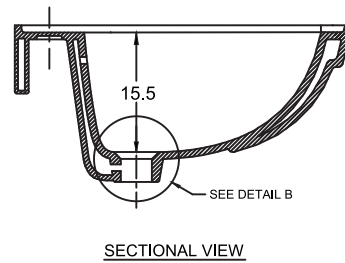

Eclipse_Wall Hung Basin

SIZE	A	B	C	D	E	f ₂	n	t	m	m ₁
78 X 48	78	48	42	31.5	-	20	-	17 max	24	60

All dimensions are in cm

hardware *italian*
collection

CATALOGUE NO: 91236

PRODUCT: Wall Hung Basin

SIZE: 78 cm X 48 X 29 (max) cm