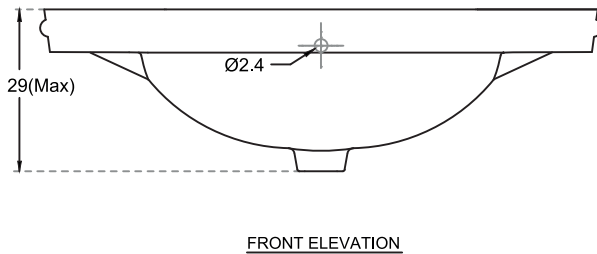

Eclipse_Wall Hung Basin

SIZE	A	B	C	D	E	f ₂	n	t	m	m ₁
78 X 48	78	48	42	31.5	-	20	-	17 max	24	60

All dimensions are in cm

hardware *italian*
collection

CATALOGUE NO: 91236

PRODUCT: Wall Hung Basin

SIZE: 78 cm X 48 X 29 (max) cm