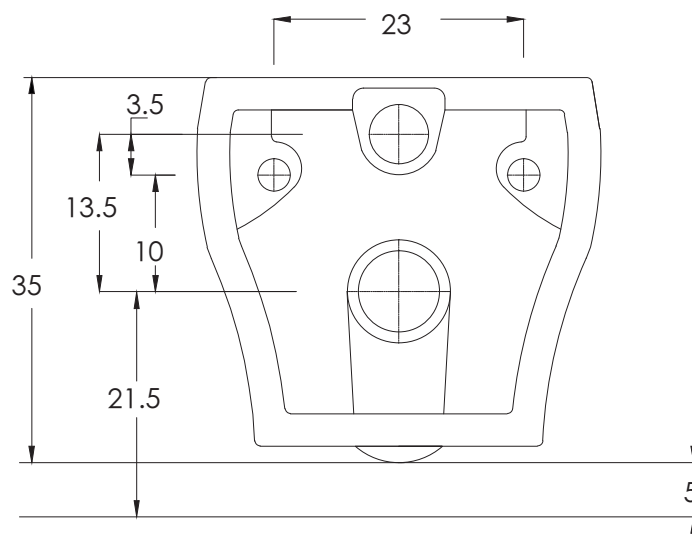

Element Plus Thinrim_EWC_WM

All dimensions are in cm

hindware
ITALIAN COLLECTION

CATALOGUE NO: 92637

PRODUCT: EWC WM Element Plus Thinrim

SIZE: 54 cm X 36 cm X 35 cm