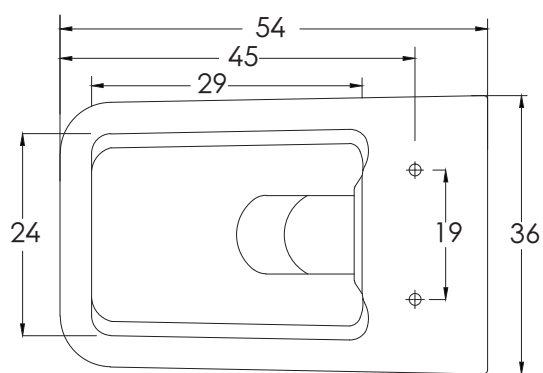

Element Plus Thinrim_EWC_WM

All dimensions are in cm

hindware
ITALIAN COLLECTION

CATALOGUE NO: 92637

PRODUCT: EWC WM Element Plus Thinrim

SIZE: 54 cm X 36 cm X 35 cm