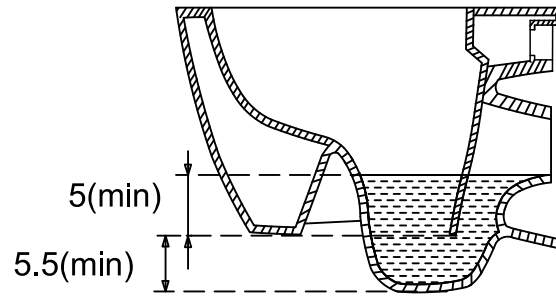

Prima_EWC Wall Mounted

PLAN VIEW

FLUSHING HOLE DETAILS

FRONT ELEVATION

SECTIONAL VIEW

BACK VIEW

hardware *italian*
collection

CATALOGUE NO: 92655

PRODUCT: EWC WallMounted

SIZE: 50 cm X 35 X 35 cm