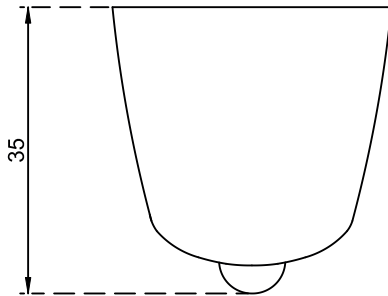

Prima_EWC Wall Mounted

PLAN VIEW

FLUSHING HOLE DETAILS

FRONT ELEVATION

SECTIONAL VIEW

BACK VIEW

hardware *italian*
collection

CATALOGUE NO: 92655

PRODUCT: EWC WallMounted

SIZE: 50 cm X 35 X 35 cm