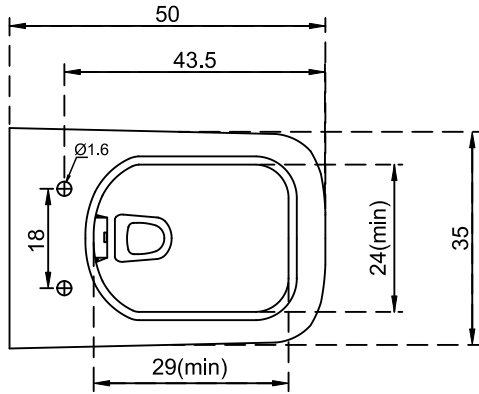

Prima_EWC Wall Mounted

PLAN VIEW

FLUSHING HOLE DETAILS

FRONT ELEVATION

SECTIONAL VIEW

BACK VIEW

hardware *italian*
collection

CATALOGUE NO: 92655

PRODUCT: EWC WallMounted

SIZE: 50 cm X 35 X 35 cm