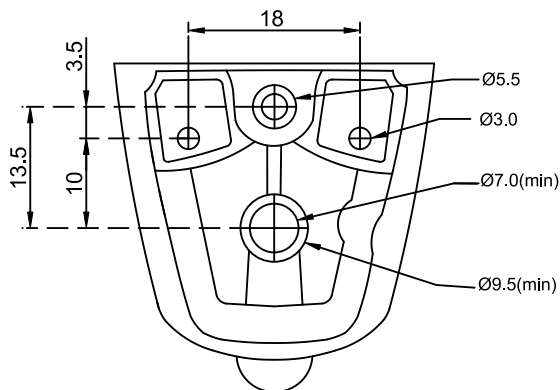

Prima_EWC Wall Mounted

PLAN VIEW

FLUSHING HOLE DETAILS

FRONT ELEVATION

SECTIONAL VIEW

BACK VIEW

hardware *italian*
collection

CATALOGUE NO: 92655

PRODUCT: EWC WallMounted

SIZE: 50 cm X 35 X 35 cm