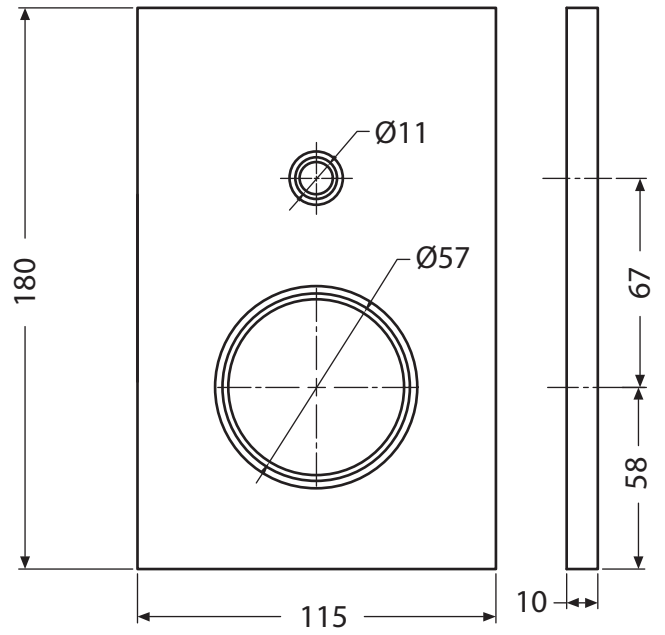

TOP VIEW

All the dimensions are in cm.

hardware *italian*
collection

SERIES NAME: ARMADA

CATALOGUE NO: F260091

Single Lever Exposed Part Kit of
Hi-Flow Divertor Consisting of
NAME: Operating Lever, Wall Flange,
Knob & Sleeves only
(Suitable for Item F850091DCP)