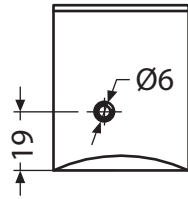

TOP VIEW

All the dimensions are in cm.

hardware *italian*
collection

SERIES NAME: ARMADA

CATALOGUE NO: F260091

Single Lever Exposed Part Kit of
Hi-Flow Divertor Consisting of
NAME: Operating Lever, Wall Flange,
Knob & Sleeves only
(Suitable for Item F850091DCP)