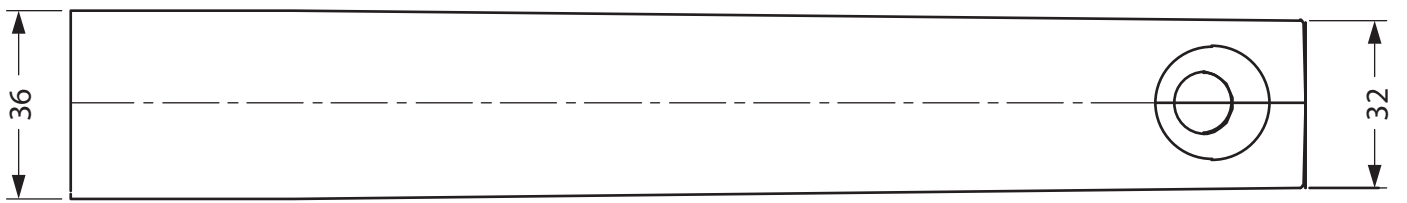

239

hardware <i>italian</i> collection	
SERIES NAME:	ELEMENT
CATALOGUE NO:	F360013
NAME:	Exposed Part Kit of Single Lever Basin Mixer Wall Mounted Consisting of Operating Lever, Wall Flange & 230mm Spout (Compatible with F850093)

All the dimensions are in cm.