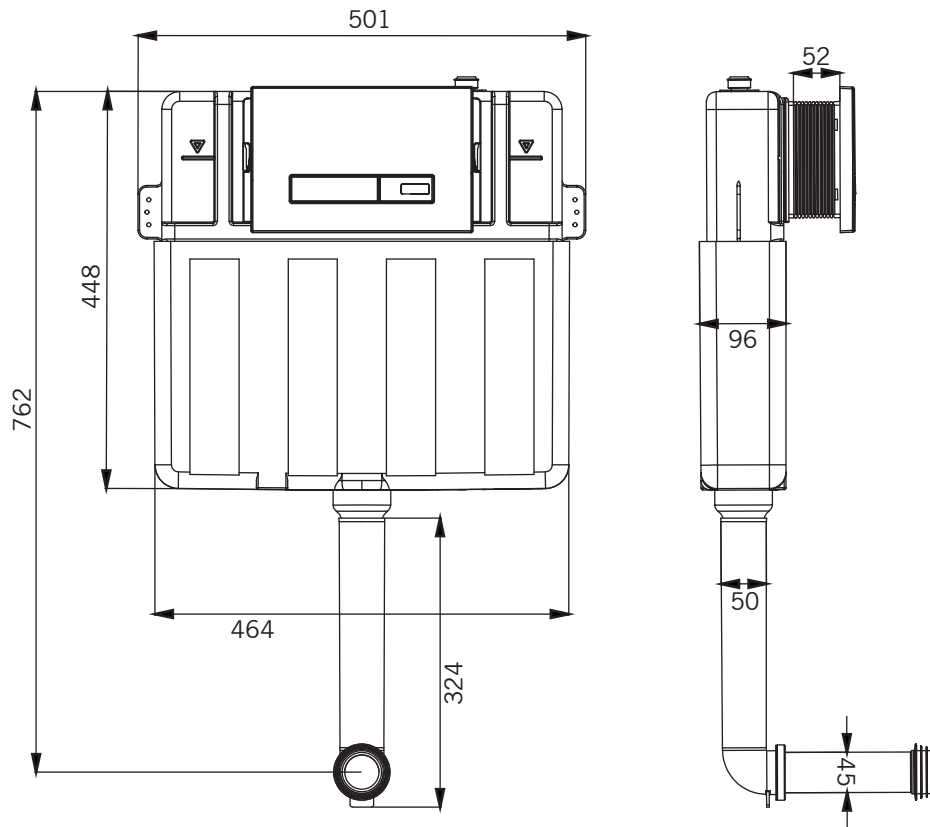

Concealed Cistern Easy Sense With Flush Plate

hardware *italian*
collection

CATALOGUE NO: 523195

PRODUCT: Concealed Cistern

SIZE (Cistern): 46 cm X 45 cm X 8 cm

SIZE (Flush Plate): 24.9 cm X 16.4 cm X 3.3 cm