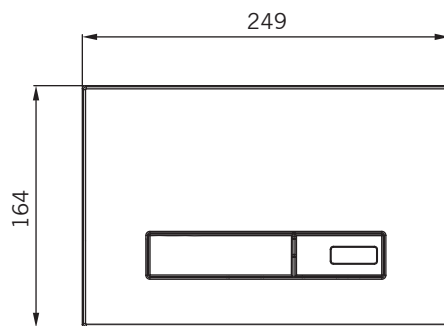

Concealed Cistern Easy Sense With Flush Plate

hardware *italian*
collection

CATALOGUE NO: 523195

PRODUCT: Concealed Cistern

SIZE (Cistern): 46 cm X 45 cm X 8 cm

SIZE (Flush Plate): 24.9 cm X 16.4 cm X 3.3 cm